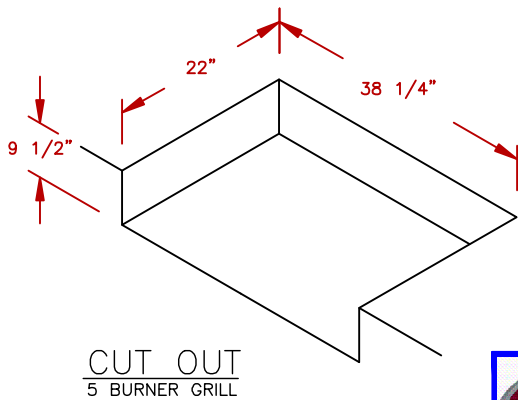

LINE	BBQ LINE
MODEL	5 BURNER CONV. GRILL
NUM	

NOTE:
DUE TO OUR CONTINUOUS IMPROVEMENT PROGRAM, ALL MODELS
AND SPECIFICATIONS ARE SUBJECT TO CHANGE WITHOUT NOTICE.

	TITLE		2018 BARBECUE LINE GRILLS 5 BURNER CONV. GRILL
	SCALE:	DWG NO.	DWG BY
N/A	BBQ18875CP	J.ORNELAS	
REVISED	REV. DESCR.	DATE	
			06/06/18