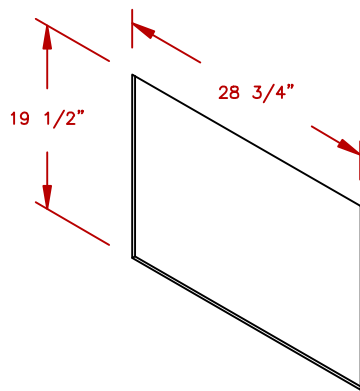

LINE	BBQ LINE
MODEL	30 DOUBLE ACCESS DOOR
NUM	

ISOMETRIC VIEW

DOOR CUT OUT

TITLE 2018 BARBECUE LINE
DOORS & DRAWERS
30 DOUBLE ACCESS DOOR

SCALE:
REVISED

DWG NO. BBQ18839P-30
REV. DESCR.

DWG BY J.ORNELAS
DATE 06/07/18