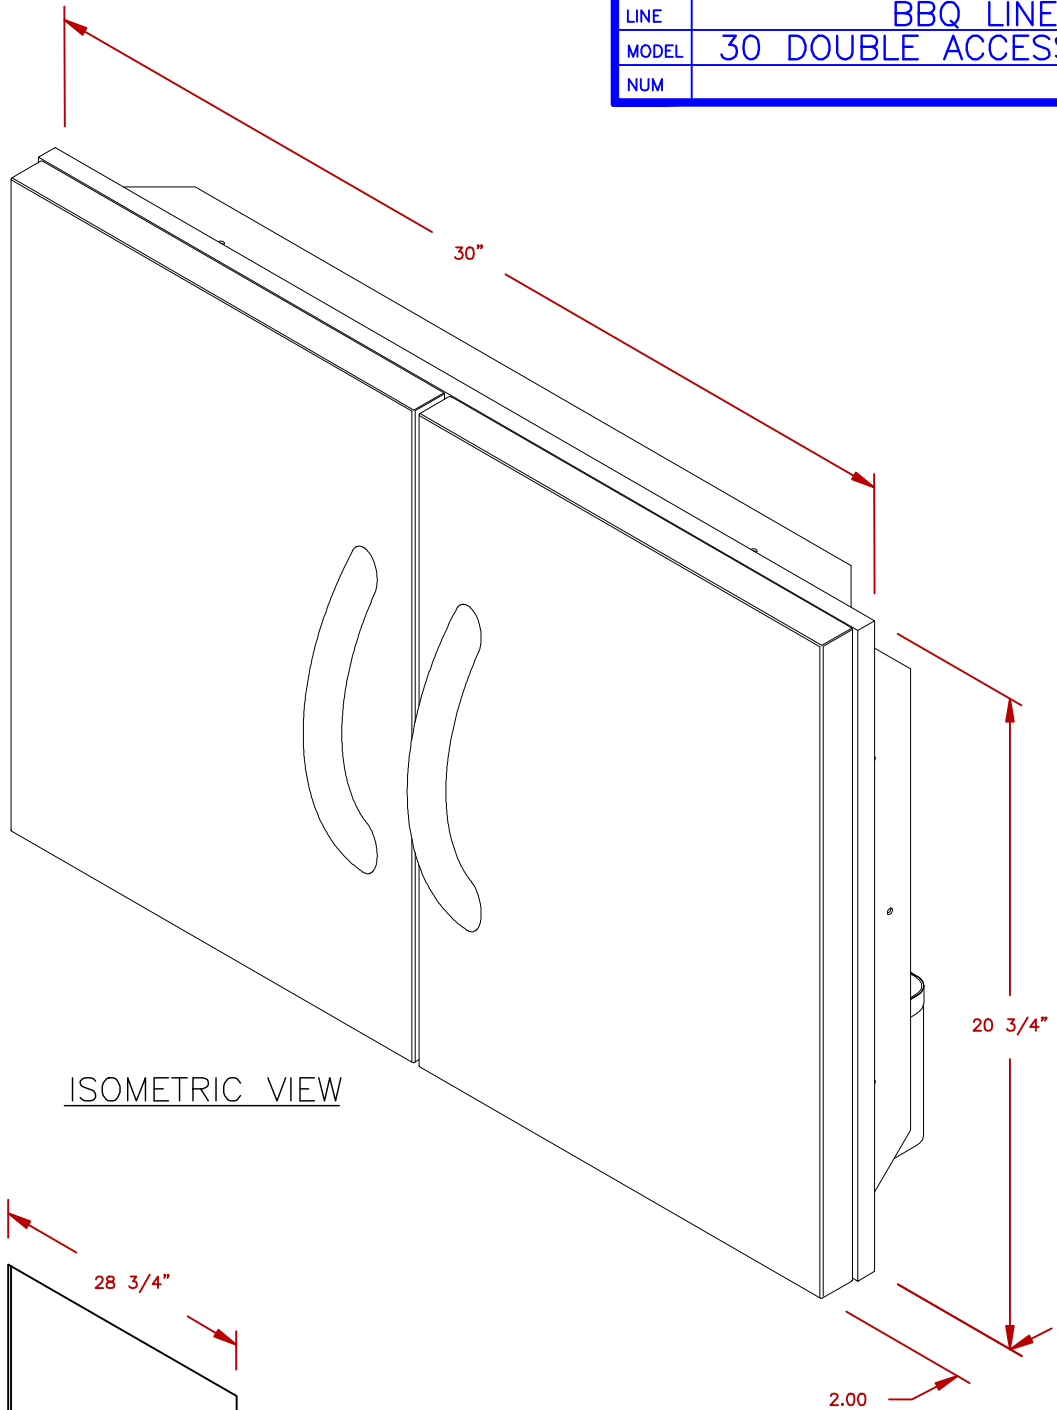

LINE	BBQ LINE
MODEL	30 DOUBLE ACCESS DOOR
NUM	

ISOMETRIC VIEW

DOOR CUT OUT

TITLE 2018 BARBECUE LINE
DOORS & DRAWERS
30 DOUBLE ACCESS DOOR

SCALE:
REVISED

DWG NO. BBQ18839P-30
REV. DESCR.

DWG BY J.ORNELAS
DATE 06/07/18