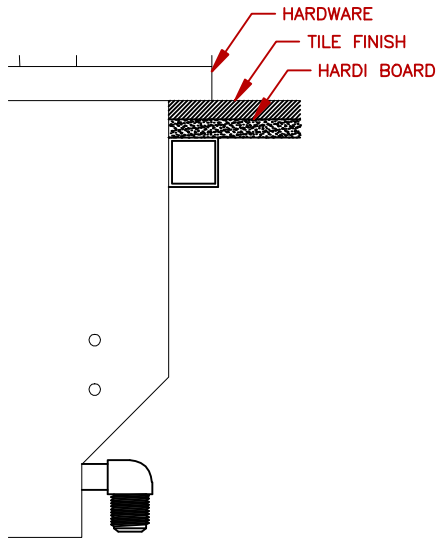

LINE	BBQ LINE
MODEL	HIBACHI DROP IN GRILL-LP
NUM	

NOTE:
DUE TO OUR CONTINUOUS IMPROVEMENT PROGRAM, ALL MODELS
AND SPECIFICATIONS ARE SUBJECT TO CHANGE WITHOUT NOTICE.

	TITLE 2018 BARBECUE LINE ACCESSORIES-DROP IN- HIBACHI DROP IN GRILL-LP	
	SCALE:	DWG NO. BBQ14900P
REVISED	REV. DESCR.	DATE 12/01/17