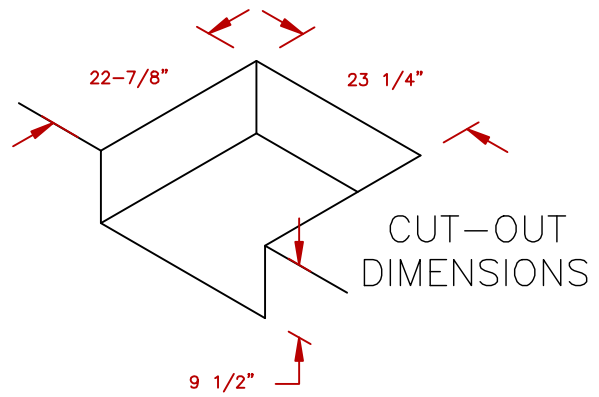

LINE	BBQ LINE
MODEL	HIBACHI DROP IN GRILL-LP
NUM	

NOTE:
DUE TO OUR CONTINUOUS IMPROVEMENT PROGRAM, ALL MODELS
AND SPECIFICATIONS ARE SUBJECT TO CHANGE WITHOUT NOTICE.

	TITLE 2018 BARBECUE LINE ACCESSORIES-DROP IN- HIBACHI DROP IN GRILL-LP	
	SCALE:	DWG NO. BBQ14900P
REVISED	REV. DESCR.	DATE 12/01/17