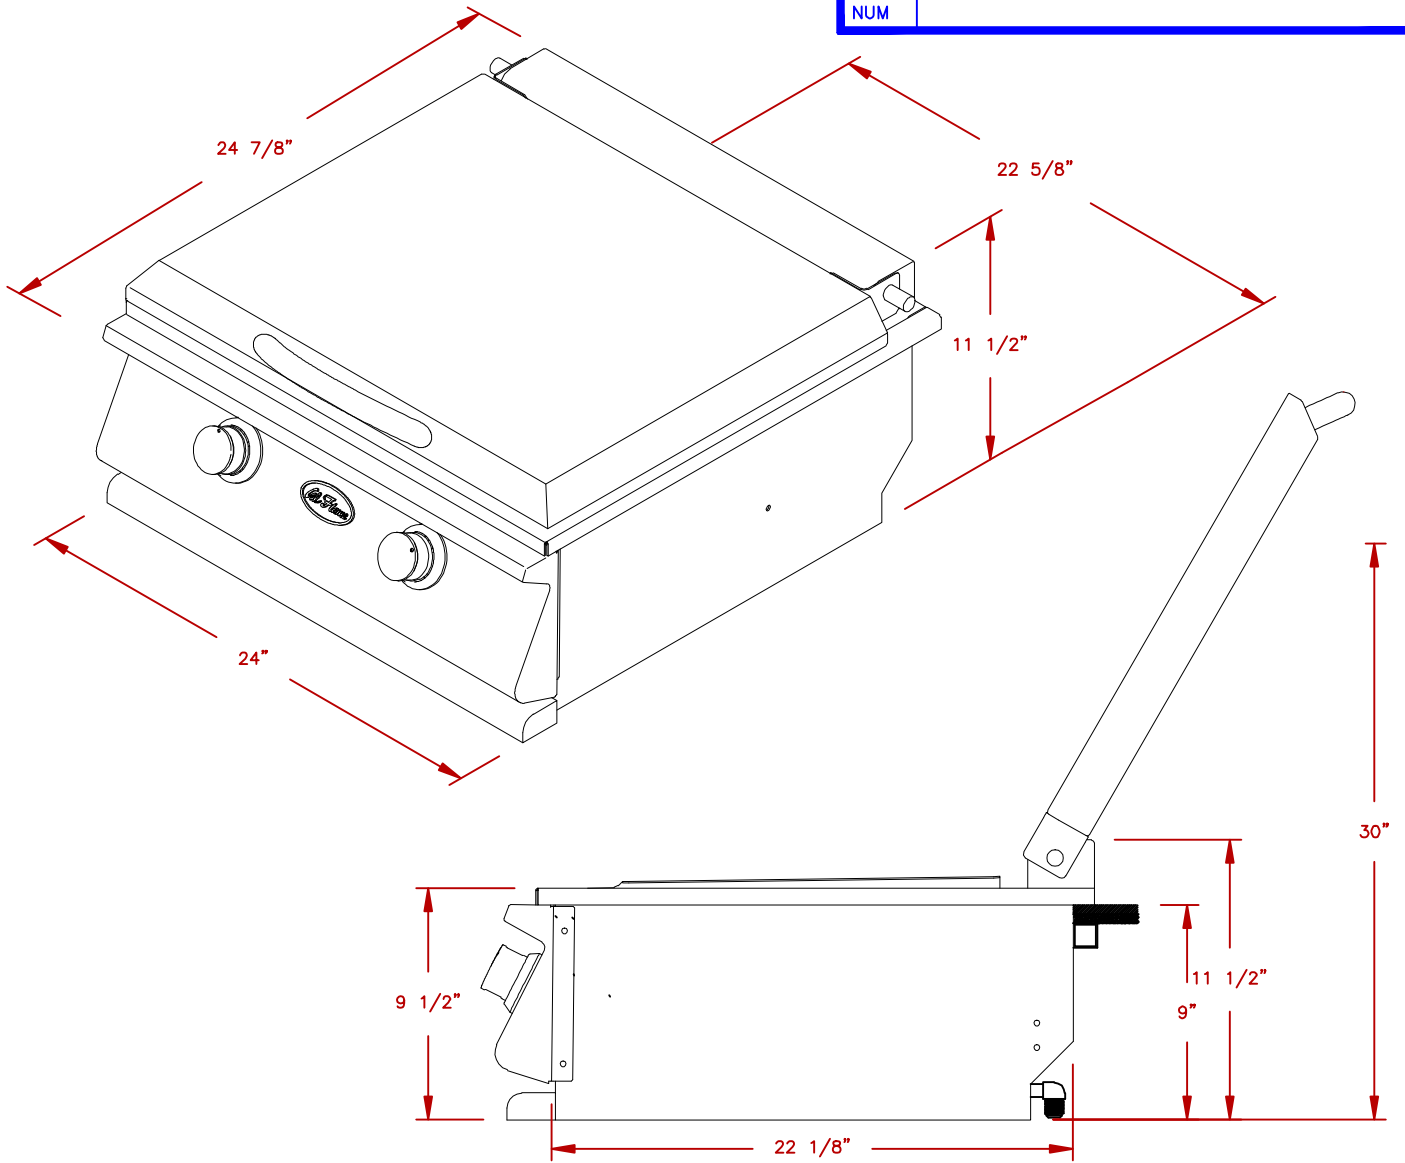

LINE	BBQ LINE
MODEL	HIBACHI DROP IN GRILL-LP
NUM	

NOTE:
DUE TO OUR CONTINUOUS IMPROVEMENT PROGRAM, ALL MODELS
AND SPECIFICATIONS ARE SUBJECT TO CHANGE WITHOUT NOTICE.

	TITLE 2018 BARBECUE LINE ACCESSORIES-DROP IN- HIBACHI DROP IN GRILL-LP	
	SCALE:	DWG NO. BBQ14900P
REVISED	REV. DESCR.	DATE 12/01/17