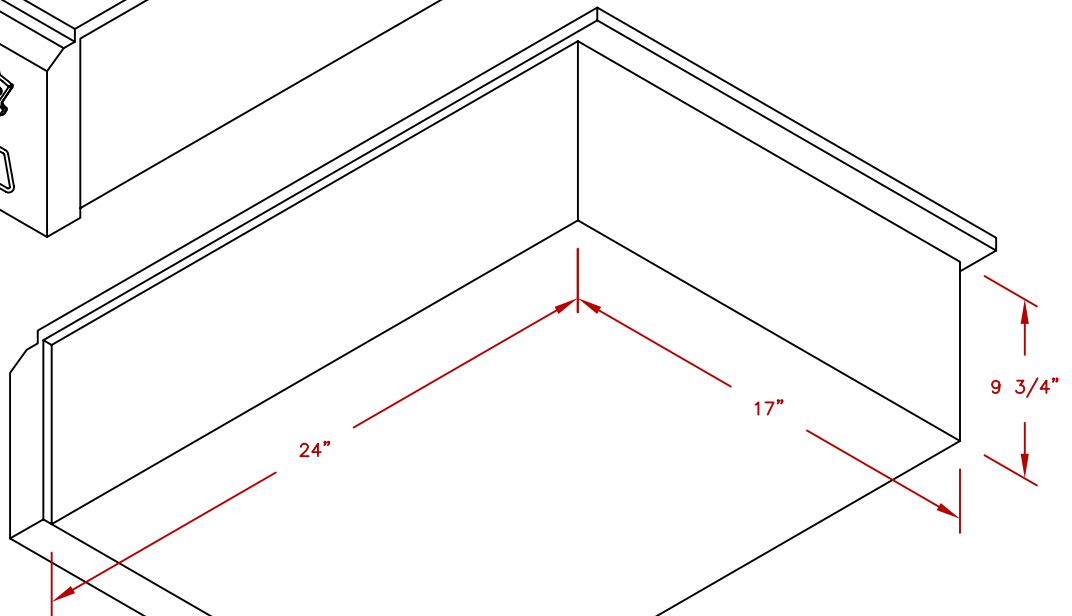

LINE	BBQ LINE
MODEL	18" COCKTAIL CENTER
NUM	

CUT OUT DIMENSIONS

	TITLE 2017 BARBECUE LINE ACCESSORIES-DROP IN- 18" COCKTAIL CENTER	
	SCALE:	DWG NO. BBQ12842P-18
REVISED	REV. DESCR.	DATE 12/14/16

NOTE:
DUE TO OUR CONTINUOUS IMPROVEMENT PROGRAM, ALL MODELS
AND SPECIFICATIONS ARE SUBJECT TO CHANGE WITHOUT NOTICE.