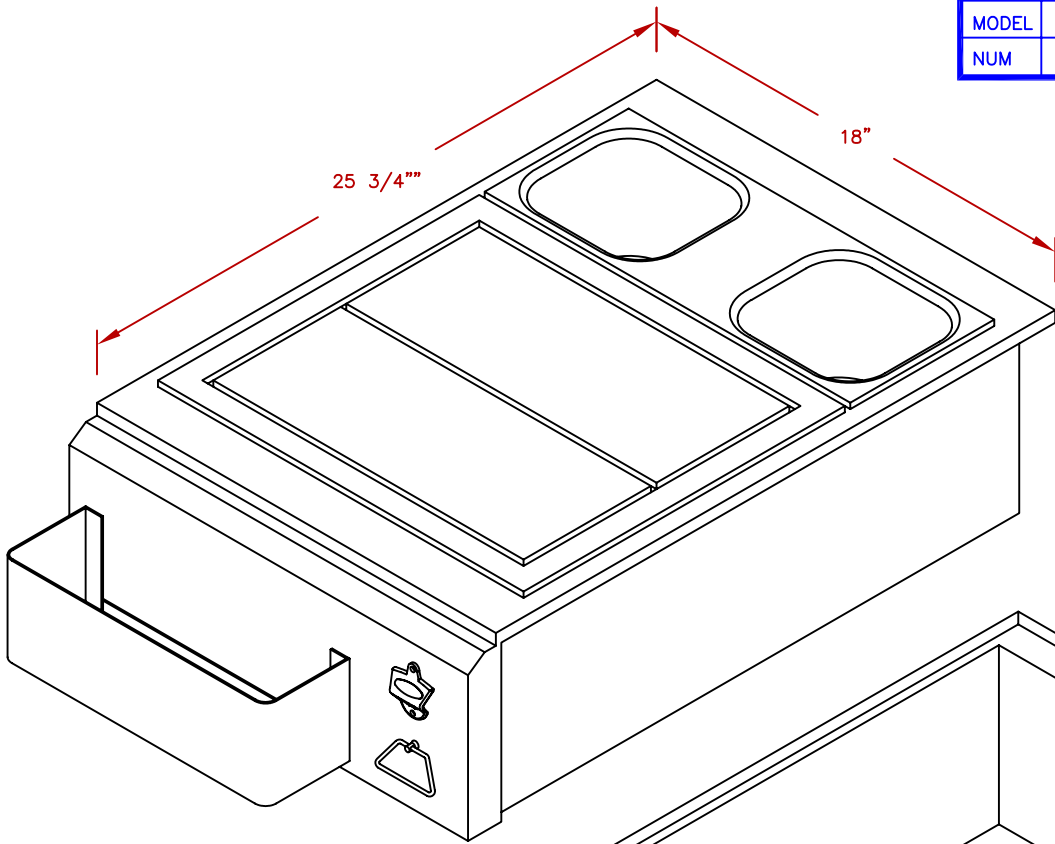

LINE	BBQ LINE
MODEL	18" COCKTAIL CENTER
NUM	

CUT OUT DIMENSIONS

	TITLE 2017 BARBECUE LINE ACCESSORIES-DROP IN- 18" COCKTAIL CENTER	
	SCALE:	DWG NO. BBQ12842P-18
REVISED	REV. DESCR.	DATE 12/14/16

NOTE:
DUE TO OUR CONTINUOUS IMPROVEMENT PROGRAM, ALL MODELS
AND SPECIFICATIONS ARE SUBJECT TO CHANGE WITHOUT NOTICE.