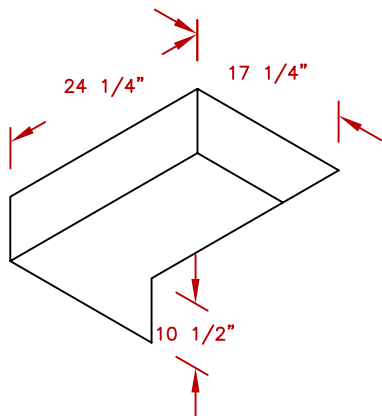

LINE	BBQ LINE
MODEL	18" COCKTAIL CENTER
NUM	

CUT OUT DIMENSIONS

	TITLE 2017 BARBECUE LINE ACCESSORIES-DROP IN- 18" COCKTAIL CENTER	
	SCALE:	DWG NO. BBQ12842P-18
REVISED	REV. DESCR.	DATE 12/14/16

NOTE:
DUE TO OUR CONTINUOUS IMPROVEMENT PROGRAM, ALL MODELS
AND SPECIFICATIONS ARE SUBJECT TO CHANGE WITHOUT NOTICE.