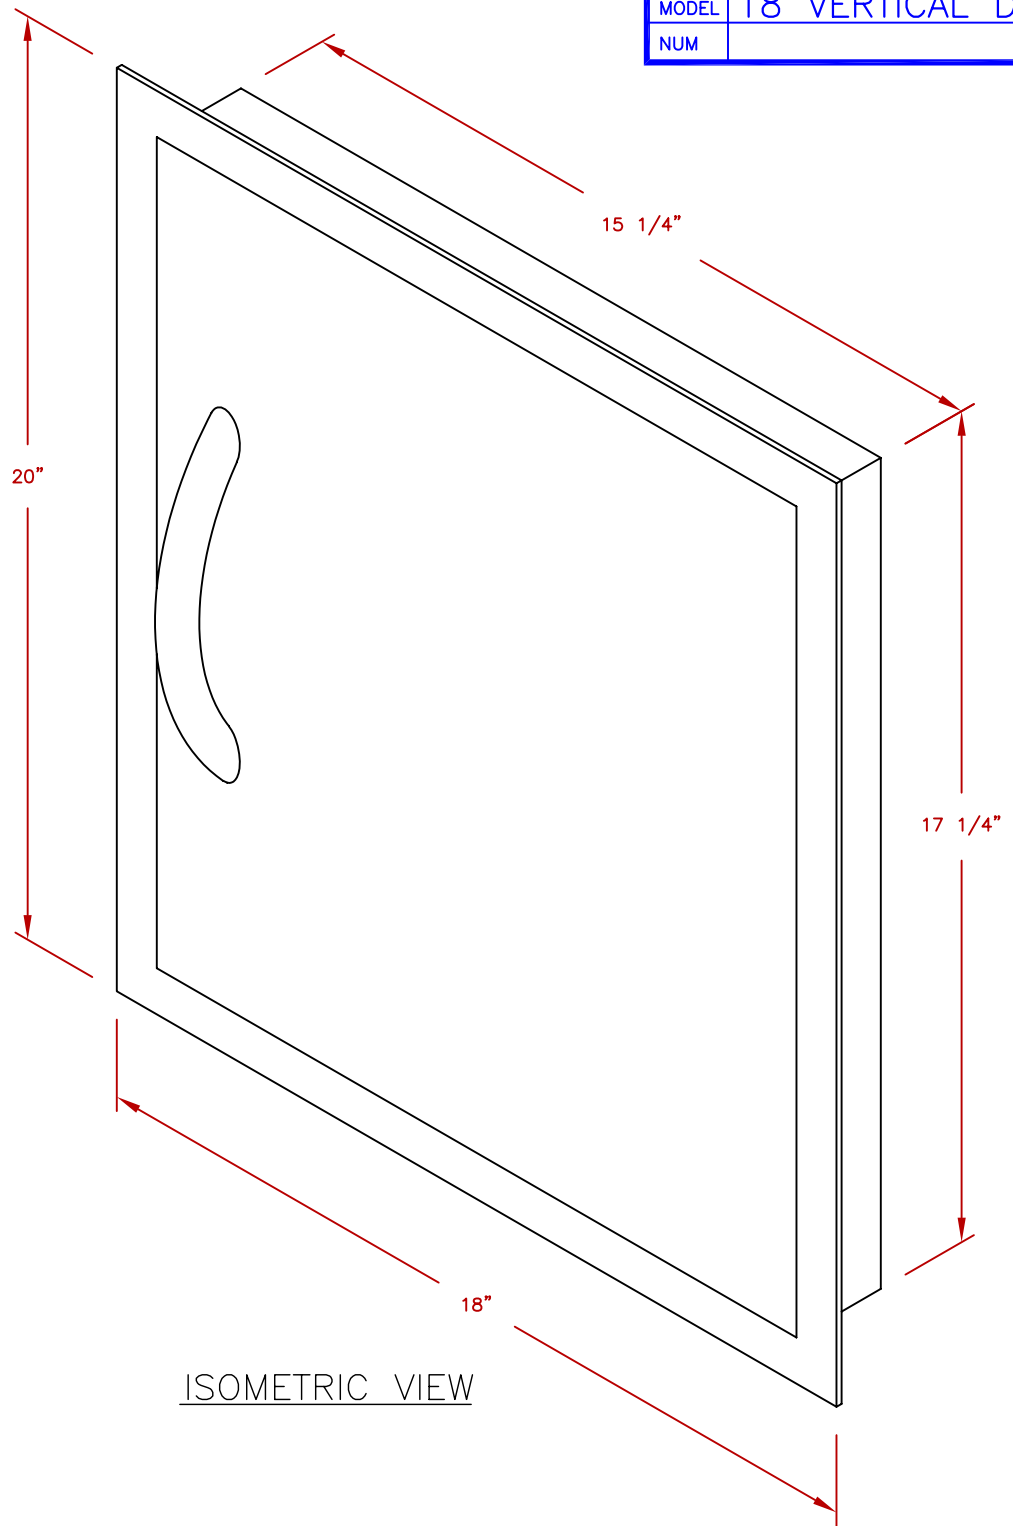

LINE	BBQ LINE
MODEL	18 VERTICAL DOOR
NUM	

TITLE
2017 BARBECUE LINE
DOORS & DRAWERS
18 VERTICAL DOOR

SCALE:
REVISED

DWG NO.
BBQ09841-18
REV. DESCR.

DWG BY
G.GARCIA
DATE
12/14/16

NOTE:
DUE TO OUR CONTINUOUS IMPROVEMENT PROGRAM, ALL MODELS
AND SPECIFICATIONS ARE SUBJECT TO CHANGE WITHOUT NOTICE.