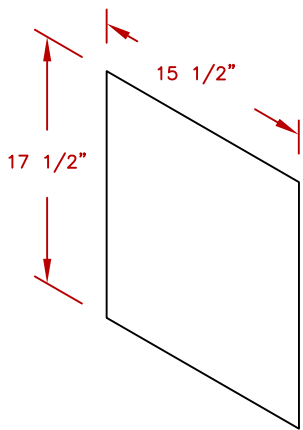

LINE	BBQ LINE
MODEL	18 VERTICAL DOOR
NUM	

TITLE
2017 BARBECUE LINE
DOORS & DRAWERS
18 VERTICAL DOOR

SCALE:
REVISED

DWG NO.
BBQ09841-18
REV. DESCR.

DWG BY
G.GARCIA
DATE
12/14/16

NOTE:
DUE TO OUR CONTINUOUS IMPROVEMENT PROGRAM, ALL MODELS
AND SPECIFICATIONS ARE SUBJECT TO CHANGE WITHOUT NOTICE.