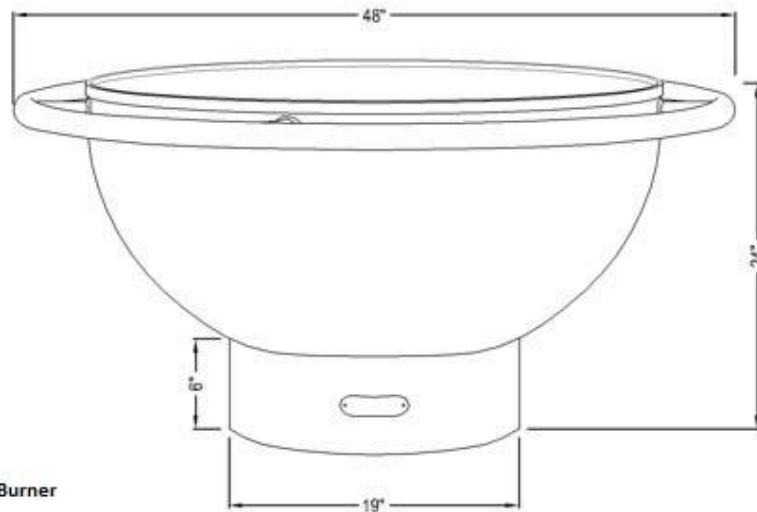

PERSPECTIVE

**SPECIFICATIONS**

**BURNER:** 200K BTU Stainless Steel Burner

**PAN SIZE:** 34" DIAMETER

**LAVA ROCK LBS.:** 75

**DIMENSIONS:** 24" H X 48" W X 48" D

**BASE DIMENSIONS:** 6" H X 19" DIAMETER

**WEIGHT:** 180 LBS

**MATERIALS:** 1/4" THICK MILD CARBON STEEL BOWL & STAINLESS STEEL RING

**FINISH:** IRON OXIDE & STAINLESS

**MANUFACTURER NOTES:**

1. VENT THE BASE, CUT THE BOTTOM OUT OF THE HEMISPHERE, BUILD A PLATE TO DROP IN THE HOLE TO ATTACH THE GAS COMPONENTS AND THEN ADD THE LAVA ROCK. THOSE CHANGES ARE MADE BY FIRE PIT ART® AND A WOOD BURNING PIECE IS NOT TO BE MODIFIED FOR GAS BY THE CONSUMER.