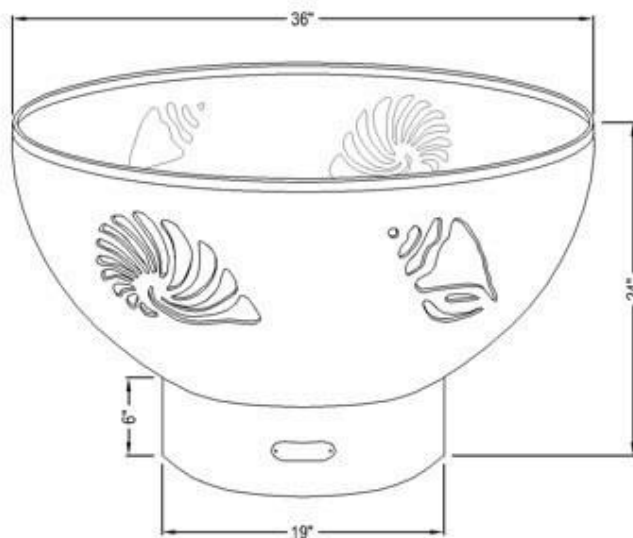

PERSPECTIVE

SPECIFICATIONS

BURNER: 200K BTU Stainless Steel Burner

PAN SIZE: 24" DIAMETER

LAVA ROCK LBS.: 60

DIMENSIONS: 24" H X 36" W X 36" D

BASE DIMENSIONS: 6" H X 19" DIAMETER

WEIGHT: 185 LBS

MATERIALS: 1/4" THICK MILD CARBON STEEL

FINISH: IRON OXIDE

MANUFACTURER NOTES:

1. VENT THE BASE, CUT THE BOTTOM OUT OF THE HEMISPHERE, BUILD A PLATE TO DROP IN THE HOLE TO ATTACH THE GAS COMPONENTS AND THEN ADD THE LAVA ROCK. THOSE CHANGES ARE MADE BY FIRE PIT ART® AND A WOOD BURNING PIECE IS NOT TO BE MODIFIED FOR GAS BY THE CONSUMER.