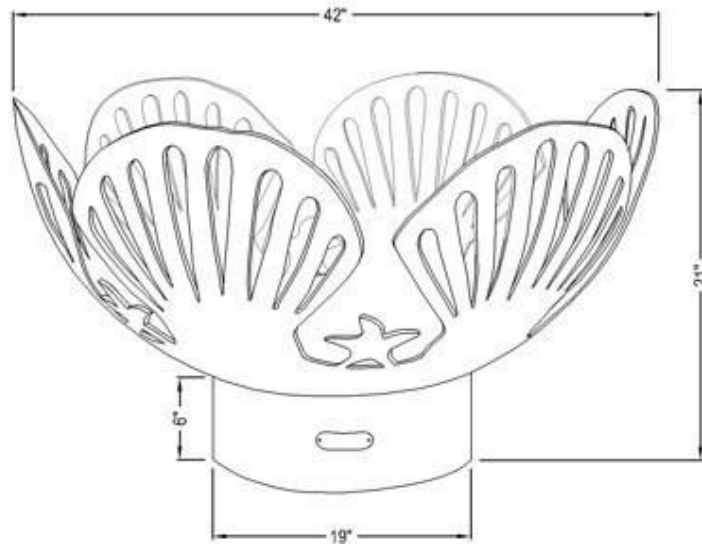

PERSPECTIVE

SPECIFICATIONS

BURNER: 125K BTU Stainless Steel Burner

PAN SIZE: 24" DIAMETER

LAVA ROCK LBS.: 60

DIMENSIONS: 21" H X 42" W X 42" D

BASE DIMENSIONS: 6" H X 19" DIAMETER

WEIGHT: 110 LBS

MATERIALS: 1/4" THICK MILD CARBON STEEL

FINISH: IRON OXIDE

MANUFACTURER NOTES:

1. VENT THE BASE, CUT THE BOTTOM OUT OF THE HEMISPHERE, BUILD A PLATE TO DROP IN THE HOLE TO ATTACH THE GAS COMPONENTS AND THEN ADD THE LAVA ROCK. THOSE CHANGES ARE MADE BY FIRE PIT ART® AND A WOOD BURNING PIECE IS NOT TO BE MODIFIED FOR GAS BY THE CONSUMER.