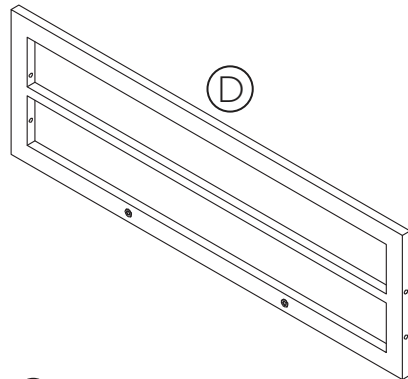

9621 Baltic Outdoor Sofa

Parts List

(A)	Seat Base	96210101	1
(B)	Left Side Frame	96210102	1
(C)	Right Side Frame	96210103	1
(D)	Back Frame	96210104	1
(E)	Seat Cushion	96210105	3
(F)	Back Cushion	96210106	3
(G)	Frame Supports	96210108	2

Hardware Kit - 96210107

(H)	Hardware		16
(I)	Hardware		8
(J)	Hardware		4
(K)	Hardware		4
(L)	Hardware		1