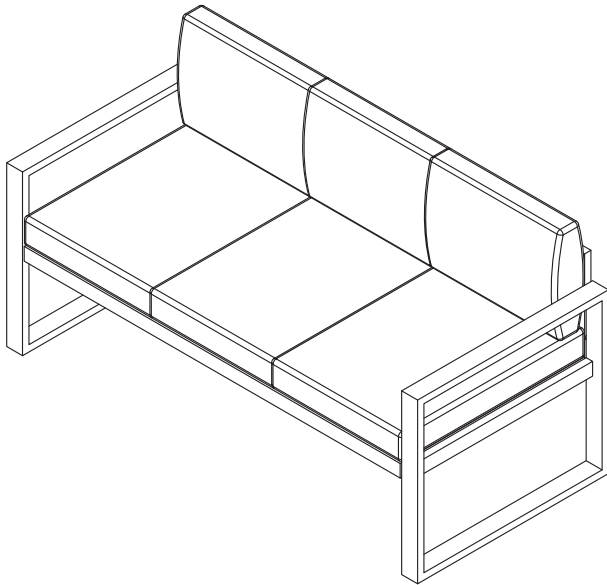

9621 Baltic

Sofá al Aire Libre

Lista de Piezas

(A)	Base del Asiento	96110101	1
(B)	Marco de la Izquierda	96110102	1
(C)	Marco de la Derecha	96110103	1
(D)	Marco Trasero	96110104	1
(E)	Cojín del Asiento	96110105	1
(F)	Cojín Trasero	96110106	1

Kit de Herramienta - 96210107

(H)	Herramienta		16
(I)	Herramienta		8
(J)	Herramienta		4
(K)	Herramienta		4
(L)	Herramienta		1