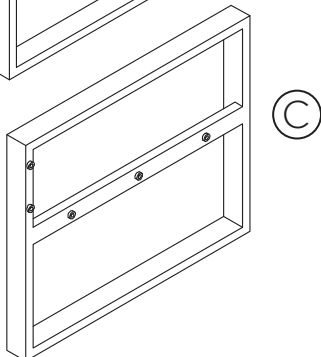

9621 Baltic Outdoor Sofa

Parts List

(A)	Seat Base	96210101	1
(B)	Left Side Frame	96210102	1
(C)	Right Side Frame	96210103	1
(D)	Back Frame	96210104	1
(E)	Seat Cushion	96210105	3
(F)	Back Cushion	96210106	3
(G)	Frame Supports	96210108	2

Hardware Kit - 96210107

(H)	Hardware		16
(I)	Hardware		8
(J)	Hardware		4
(K)	Hardware		4
(L)	Hardware		1