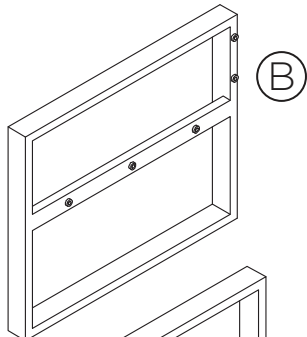

9621 Baltic Outdoor Sofa

Parts List

(A)	Seat Base	96210101	1
(B)	Left Side Frame	96210102	1
(C)	Right Side Frame	96210103	1
(D)	Back Frame	96210104	1
(E)	Seat Cushion	96210105	3
(F)	Back Cushion	96210106	3
(G)	Frame Supports	96210108	2

Hardware Kit - 96210107

(H)	Hardware		16
(I)	Hardware		8
(J)	Hardware		4
(K)	Hardware		4
(L)	Hardware		1