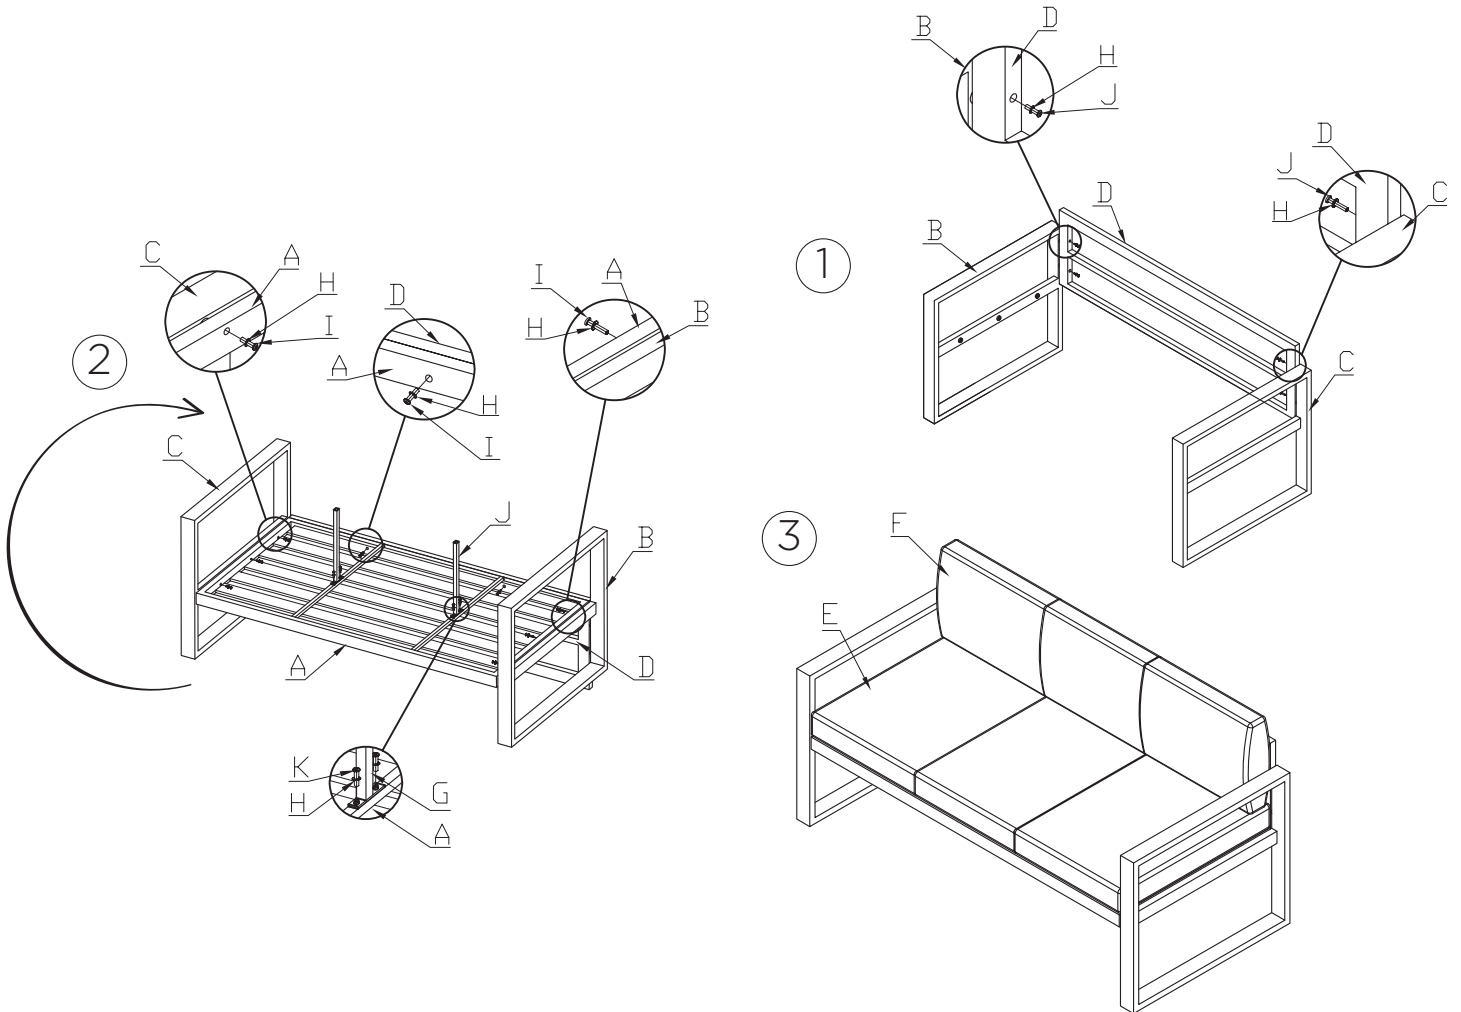

9621 Baltic Outdoor Sofa

Parts List

(A)	Seat Base	96210101	1
(B)	Left Side Frame	96210102	1
(C)	Right Side Frame	96210103	1
(D)	Back Frame	96210104	1
(E)	Seat Cushion	96210105	3
(F)	Back Cushion	96210106	3
(G)	Frame Supports	96210108	2

Hardware Kit - 96210107

(H)	Hardware		16
(I)	Hardware		8
(J)	Hardware		4
(K)	Hardware		4
(L)	Hardware		1

⚠ WARNING ⚠

Outdoor Living by Real Flame® Furniture must be kept a minimum of 48" away from any Real Flame® fireplace, and 72" away from all other sources of flame.