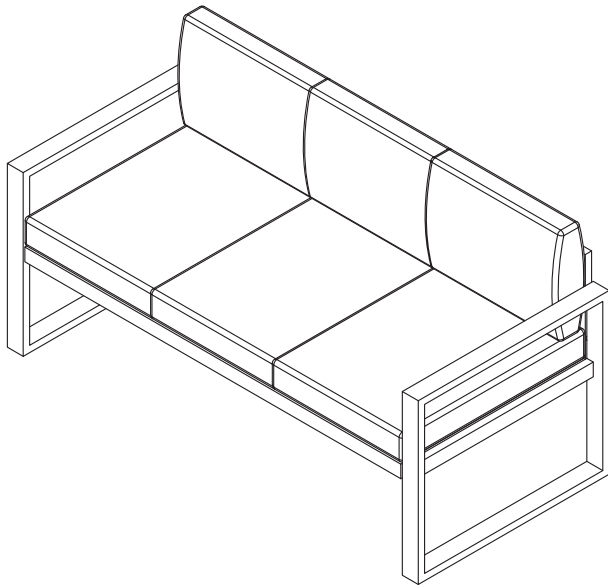

9621 Baltic

Canapé D'extérieur

Liste de Pièces

(A)	Base de Siège	96210101	1
(B)	Cadre de Gauche	96210102	1
(C)	Cadre de Droite	96210103	1
(D)	Cadre de Dossier	96210104	1
(E)	Coussin de Siège	96210105	3
(F)	Coussin de Dossier	96210106	3
(G)	Frame Supports	96210108	2

Quincaillerie - 96210107

(H)	Quincaillerie		16
(I)	Quincaillerie		8
(J)	Quincaillerie		4
(K)	Quincaillerie		4
(L)	Quincaillerie		1