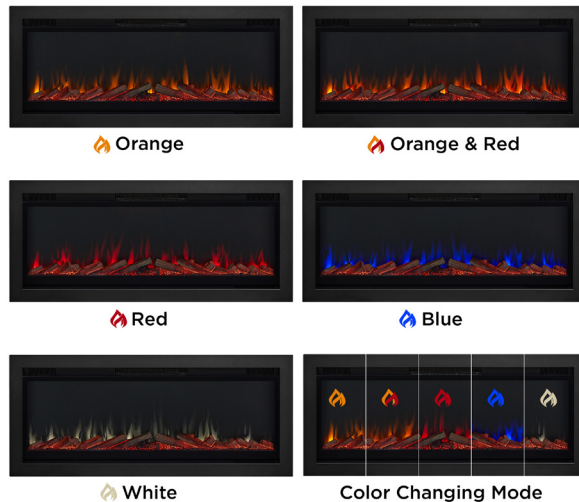

Shipping Specifications:

- Ships small parcel
- Box 1: Firebox
  51"L x 10.5"W x 24"H; 67 lbs