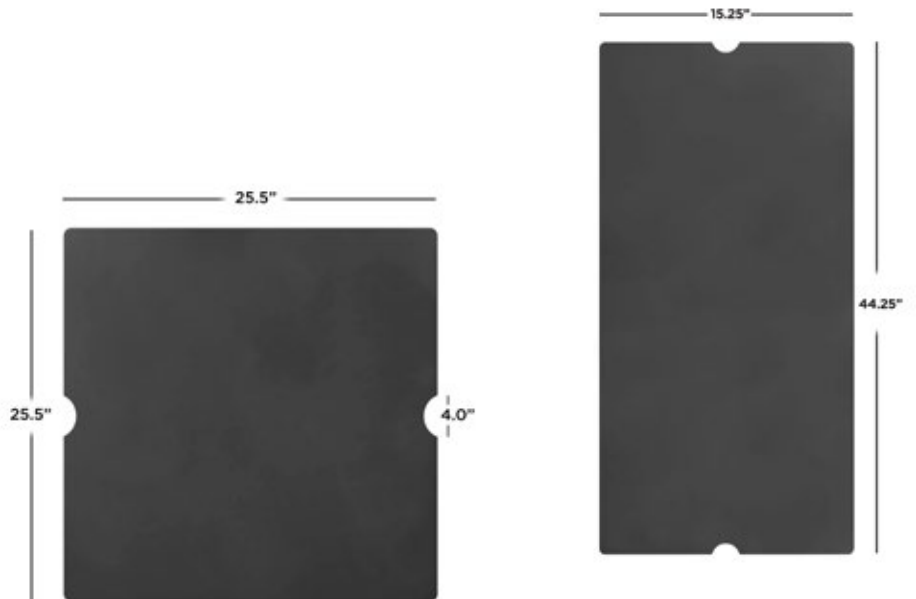

138 - 139

Product Dimensions:

138: 25.5"L x 25.5"W x .19"H (est. 13 lb)
139: 44.25"L x 15.25"W x .19"H (est. 13 lb)

Shipping Dimensions:

138: 27.875"L x 28.375"W x 2.375"H (est. 17 lb)
139: 46.75"L x 17.75"W x 2.5"H (est. 18 lb)

For order information contact:
sales@jensenccompany.com
For additional information visit:
www.jensenccompany.com

BLACK
(BLK)