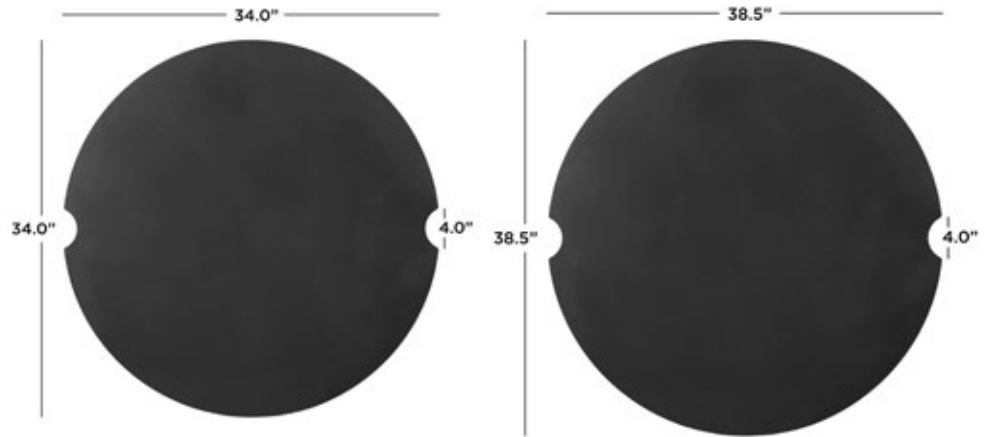

136 - 137

Product Dimensions:

136: 34"L x 34"W x .19"H (est. 19 lb)
137: 38.5"L x 38.5"W x .19"H (est. 26 lb)

Shipping Dimensions:

136: 36"L x 36"W x 1"H (est. 21 lb)
137: 40"L x 40"W x 1"H (est. 28 lb)
Ships LTL

For order information contact:
sales@jensenccompany.com
For additional information visit:
www.jensenccompany.com

BLACK
(BLK)