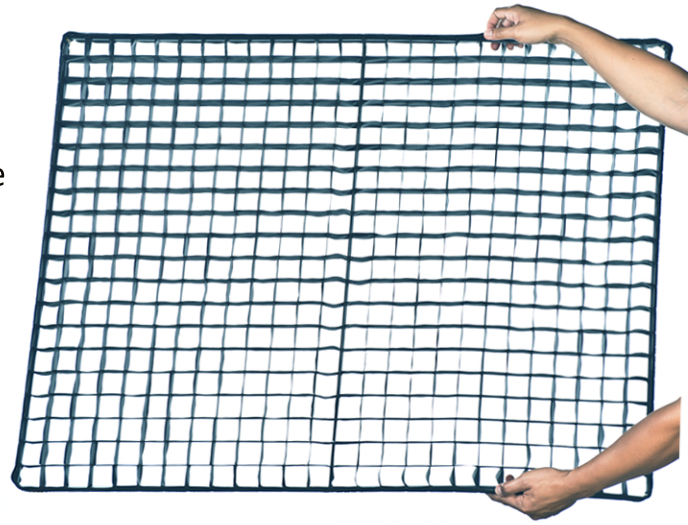

ez[POP]<sup>™</sup>  
LIGHTTOOLS<sup>®</sup>  
with built-in tensioning frame

ez[POP] is flexible and can be folded in any configuration, simply bend at the length desired for storage and place in the included cloth carry bag. ez[POP] Lighttools are covered by our three year warranty.