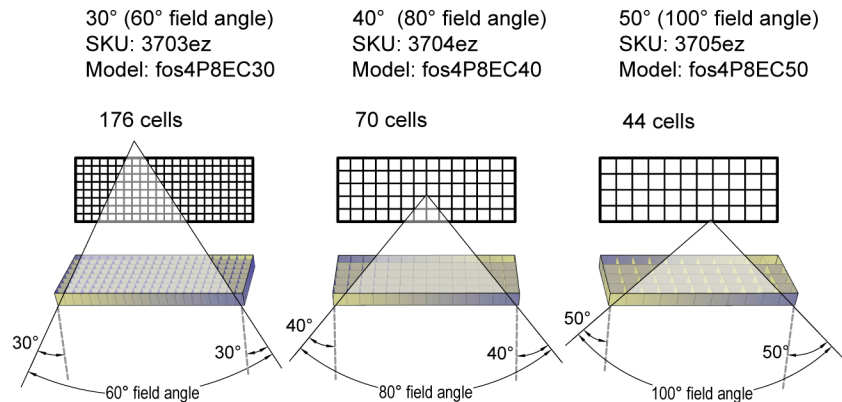

Lighttools ez[POP] Soft Egg Crates to fit ETC **fos4** Small P8(8"x 24")

ez[POP]® Soft Egg Crates® Patent # 10216066

Lighttools ez[POP] Soft Egg Crates to fit ECT fos4 Panels

	SKU	Degree	To Fit	Installed Weight(lb)	Installed Size (LxWxD)	Numbers of Cell	Size of cell (LxWxD)
1	3703ez	30°	fos4 P8, Small, 8x24	0.98	9 x 25.1 x 2"	176	1.1 x 1.1 x 2"
2	3704ez	40°	fos4 P8, Small, 8x24	0.93	9 x 25.1 x 2"	70	1.5 x 1.7 x 2"
3	3705ez	50°	fos4 P8, Small, 8x24	0.9	9 x 25.1 x 2"	44	2.3 x 2.3 x 2"
4	3713ez	30°	fos4 P16, Medium, 16x24	1.16	17 x 25.1 x 2"	330	1.1 x 1.1 x 2"
5	3714ez	40°	fos4 P16, Medium, 16x24	1.07	17 x 25.1 x 2"	150	1.7 x 1.7 x 2"
6	3715ez	50°	fos4 P16, Medium, 16x24	1.02	17 x 25.1 x 2"	70	2.4 x 2.3 x 2"
7	3723ez	30°	fos4 P24, Large, 24x24	1.35	25.1 x 25.1 x 2"	484	1.1 x 1.1 x 2"
8	3724ez	40°	fos4 P24, Large, 24x24	1.22	25.1 x 25.1 x 2"	225	1.7 x 1.7 x 2"
9	3725ez	50°	fos4 P24, Large, 24x24	1.15	25.1 x 25.1 x 2"	100	2.3 x 2.3 x 2"
10	3727ez	30/50°	fos4 P24, Large, 24x24	1.25	25.1 x 25.1 x 2"	220	1.1 x 2.3 x 2"
11	3728ez	20/60°	fos4 P24, Large, 24x24	1.32	25.1 x 25.1 x 2"	231	0.8 x 3.6 x 2"

Lighttools Soft Egg Crates are available in 20°, 30°, 40°, 50°, 30°/50°, 20°/60°

Lighttools ez[POP] Soft Egg Crates are flexible and can be folded in any configuration, simply bend at the length desired place in the cloth carry bag.