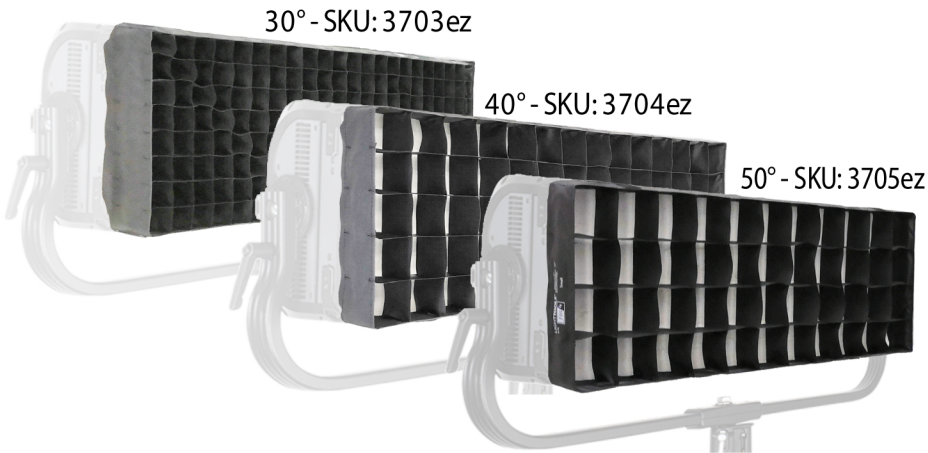

Lighttools ez[POP] Soft Egg Crates to fit ETC **fos4** Small P8(8"x 24")

ez[POP]® Soft Egg Crates® Patent # 10216066

Lighttools ez[POP] Soft Egg Crates to fit ECT fos4 Panels

	SKU	Degree	To Fit	Installed Weight(lb)	Installed Size (LxWxD)	Numbers of Cell	Size of cell (LxWxD)
1	3703ez	30°	fos4 P8, Small, 8x24	0.98	9 x 25.1 x 2"	176	1.1 x 1.1 x 2"
2	3704ez	40°	fos4 P8, Small, 8x24	0.93	9 x 25.1 x 2"	70	1.5 x 1.7 x 2"
3	3705ez	50°	fos4 P8, Small, 8x24	0.9	9 x 25.1 x 2"	44	2.3 x 2.3 x 2"
4	3713ez	30°	fos4 P16, Medium, 16x24	1.16	17 x 25.1 x 2"	330	1.1 x 1.1 x 2"
5	3714ez	40°	fos4 P16, Medium, 16x24	1.07	17 x 25.1 x 2"	150	1.7 x 1.7 x 2"
6	3715ez	50°	fos4 P16, Medium, 16x24	1.02	17 x 25.1 x 2"	70	2.4 x 2.3 x 2"
7	3723ez	30°	fos4 P24, Large, 24x24	1.35	25.1 x 25.1 x 2"	484	1.1 x 1.1 x 2"
8	3724ez	40°	fos4 P24, Large, 24x24	1.22	25.1 x 25.1 x 2"	225	1.7 x 1.7 x 2"
9	3725ez	50°	fos4 P24, Large, 24x24	1.15	25.1 x 25.1 x 2"	100	2.3 x 2.3 x 2"
10	3727ez	30/50°	fos4 P24, Large, 24x24	1.25	25.1 x 25.1 x 2"	220	1.1 x 2.3 x 2"
11	3728ez	20/60°	fos4 P24, Large, 24x24	1.32	25.1 x 25.1 x 2"	231	0.8 x 3.6 x 2"

Lighttools Soft Egg Crates are available in 20°, 30°, 40°, 50°, 30°/50°, 20°/60°

Lighttools ez[POP] Soft Egg Crates are flexible and can be folded in any configuration, simply bend at the length desired place in the cloth carry bag.