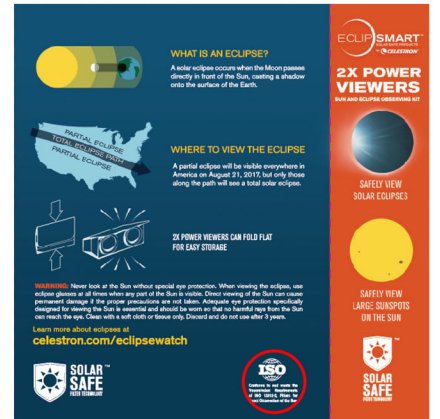

ECLIPSE GUARANTEED SAFETY

HOW TO TELL IF YOUR ECLIPSE PRODUCT HAS BEEN VERIFIED TO MEET THE REQUIREMENTS OF ISO 12312-2 SAFETY STANDARD

LOOK FOR THIS ICON AND/OR VERBIAGE

EclipseSmart™ Solar Shades Sun and Eclipse Observing Kit
(4) Pairs of Solar Safe Shades, (1) Eclipse Guide Book #44405

EclipseSmart™ 2x Power Viewers Sun and Eclipse Observing Kit
(2) 2x Power Viewers, (1) Eclipse Transit Map #44406

BACK PANEL OF PACKAGING

EclipseSmart™ Deluxe 3 Piece Sun Observing and Imaging Kit
(1) Pair of Solar Safe Glasses, (1) Solar Safe Photo Filter
(1) Eclipse Guide Book #44413

EclipseSmart™ Ultra 8 Piece Sun Observing and Imaging Kit
(4) Pairs of Solar Shades, (1) Pair of Solar Safe Glasses, (1) Eclipse Guide Book
(1) Solar Safe Photo Filter, (1) Eclipse Transit Map #44414

ECLIPSE GUARANTEED SAFETY

HOW TO TELL IF YOUR ECLIPSE PRODUCT HAS BEEN VERIFIED TO MEET THE REQUIREMENTS OF ISO 12312-2 SAFETY STANDARD

LOOK FOR THIS ICON AND/OR VERBIAGE

RIGHT SIDE PANEL OF PACKAGING

BACK PANEL OF PACKAGING

LEFT SIDE PANEL OF PACKAGING