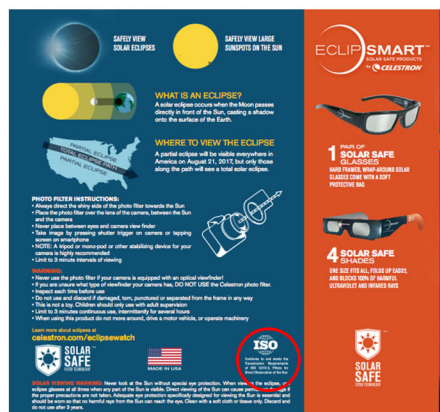

ECLIPSE GUARANTEED SAFETY

HOW TO TELL IF YOUR ECLIPSE PRODUCT HAS BEEN VERIFIED TO MEET THE REQUIREMENTS OF ISO 12312-2 SAFETY STANDARD

LOOK FOR THIS ICON AND/OR VERBIAGE

EclipseSmart™ Solar Shades Sun and Eclipse Observing Kit
(4) Pairs of Solar Safe Shades, (1) Eclipse Guide Book #44405

EclipseSmart™ 2x Power Viewers Sun and Eclipse Observing Kit
(2) 2x Power Viewers, (1) Eclipse Transit Map #44406

BACK PANEL OF PACKAGING

EclipseSmart™ Deluxe 3 Piece Sun Observing and Imaging Kit
(1) Pair of Solar Safe Glasses, (1) Solar Safe Photo Filter
(1) Eclipse Guide Book #44413

EclipseSmart™ Ultra 8 Piece Sun Observing and Imaging Kit
(4) Pairs of Solar Shades, (1) Pair of Solar Safe Glasses, (1) Eclipse Guide Book
(1) Solar Safe Photo Filter, (1) Eclipse Transit Map #44414

ECLIPSE GUARANTEED SAFETY

HOW TO TELL IF YOUR ECLIPSE PRODUCT HAS BEEN VERIFIED TO MEET THE REQUIREMENTS OF ISO 12312-2 SAFETY STANDARD

LOOK FOR THIS ICON AND/OR VERBIAGE

RIGHT SIDE PANEL OF PACKAGING

BACK PANEL OF PACKAGING

LEFT SIDE PANEL OF PACKAGING