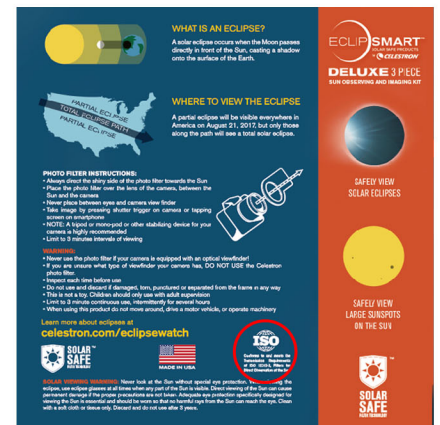

ECLIPSE GUARANTEED SAFETY

HOW TO TELL IF YOUR ECLIPSE PRODUCT HAS BEEN VERIFIED TO MEET THE REQUIREMENTS OF ISO 12312-2 SAFETY STANDARD

LOOK FOR THIS ICON AND/OR VERBIAGE

EclipseSmart™ Solar Shades Sun and Eclipse Observing Kit
(4) Pairs of Solar Safe Shades, (1) Eclipse Guide Book #44405

EclipseSmart™ 2x Power Viewers Sun and Eclipse Observing Kit
(2) 2x Power Viewers, (1) Eclipse Transit Map #44406

BACK PANEL OF PACKAGING

EclipseSmart™ Deluxe 3 Piece Sun Observing and Imaging Kit
(1) Pair of Solar Safe Glasses, (1) Solar Safe Photo Filter
(1) Eclipse Guide Book #44413