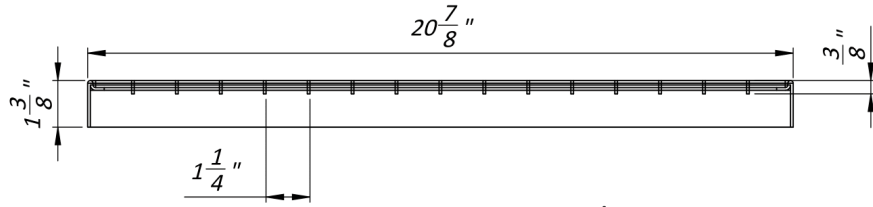

Primary Usage

Reference No.

Sign. and date

Repl. Inv. No. Copy inv. No.

Sign. and date

Orig. Inv. No.

Galvanized Stamped Steel Grating 22x22 (Mesh)

SECTION A-A

						Art.	98.5533	
						Galvanized Stamped Steel Grating 22x22 (Mesh)		
						Let.	Weight (lb)	Scale
							15.88	1:10
						Sheet	Sheets 1	
						Steel		