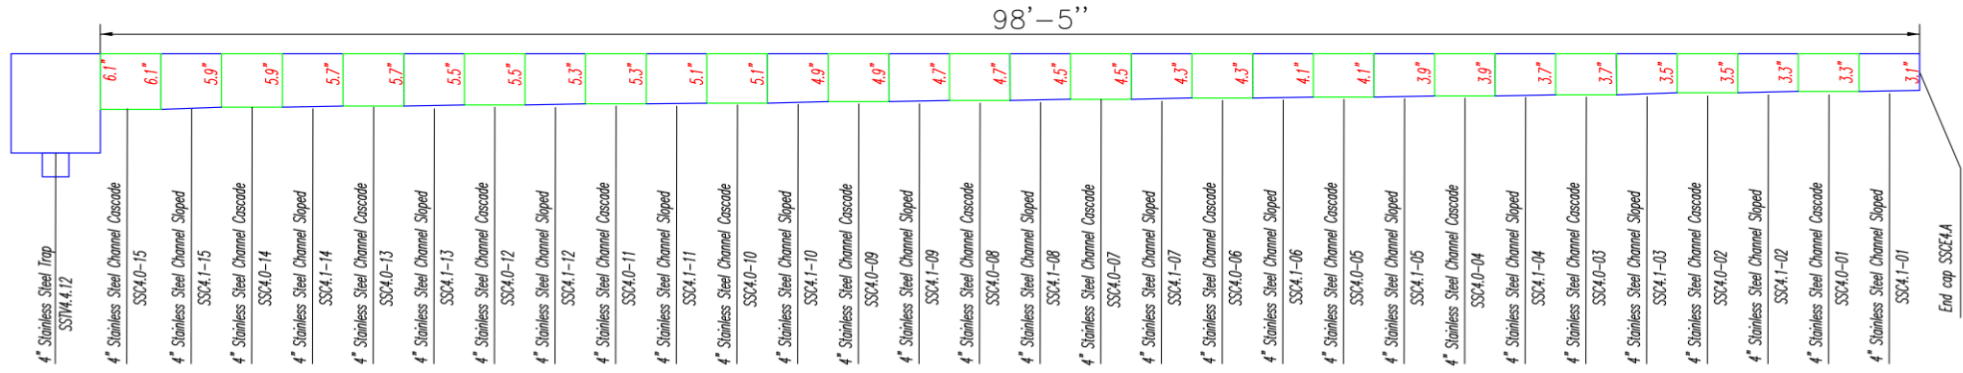

4" Stainless Steel Channels Standartpark -variant 1

4" Stainless Steel Channels Standartpark -variant 2