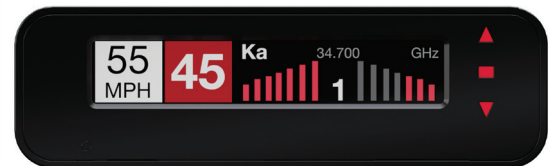

Front and rear radar receivers and five all-new laser shifters that are 50% smaller are paired with industry-leading false alert filtering software for an incredibly quiet ride.

Legendary Redline Detection Range

## TOP FEATURES

-  **Legendary Redline Range**  
Dual M14 antennas coupled with Blackfin® DSP provide our best detection range and sensitivity ever
-  **Complete Laser Protection**  
Redesigned five-head VX Laser Shifters (supports up to 6) are 50% smaller and protect against all current laser guns
-  **Dramatically Quieter Ride**  
Combined DSP and SDR technology offer outstanding filtering against CAS, BSM, and other false alert signals
-  **Customizable Installation Options**  
Choose exactly how you want your Redline Ci display and controller to be installed
-  **True 100% Stealth with TotalShield™**  
Stay anonymous and discreet with the only true stealth performance against RDDs
-  **Connected Car Compatible**  
Connect to Drive Smarter® via Bluetooth and use dual-band Wi-Fi for OTA software updates