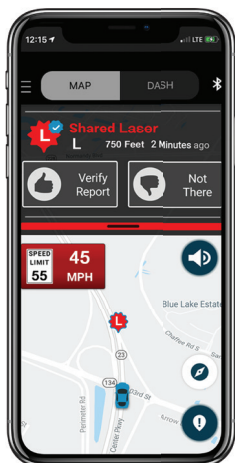

TOP FEATURES

- **Legendary Redline Range**
  Dual M14 antennas coupled with Blackfin® DSP provide our best detection range and sensitivity ever
- **Complete Laser Protection**
  Redesigned five-head VX Laser Shifters (supports up to 6) are 50% smaller and protect against all current laser guns
- **Dramatically Quieter Ride**
  Combined DSP and SDR technology offer outstanding filtering against CAS, BSM, and other false alert signals
- **Customizable Installation Options**
  Choose exactly how you want your Redline Ci display and controller to be installed
- **True 100% Stealth with TotalShield™**
  Stay anonymous and discreet with the only true stealth performance against RDDs
- **Connected Car Compatible**
  Connect to Drive Smarter® via Bluetooth and use dual-band Wi-Fi for OTA software updates

REDLINE Ci 360c MSRP: $4,299.95

DRIVE SMARTER®

Get the peace of mind you need with Escort's radar detectors and integrated Drive Smarter® app – your extra set of connected, intelligent eyes on the road.

drivesmarter.com/downloads