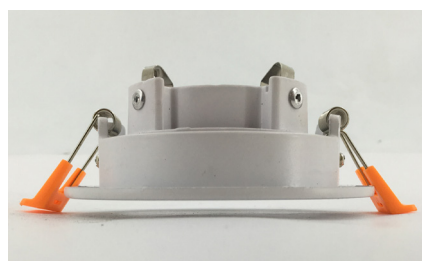

UPGRADEABLE OPTIONS

Dimming - Phase Cut/1-10V
DALI Control
Emergency - Power Pack

Further engineering data is available upon request.