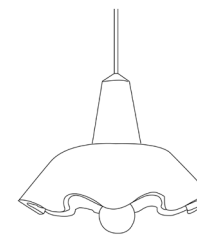

### Sizes

30 cm L  
30 cm B  
22 cm H

26 cm L  
26 cm B  
18 cm H

Not inclusive of LED

Recommended  
LED 5-8 W  
Warm white

BLOCKSPOT

---