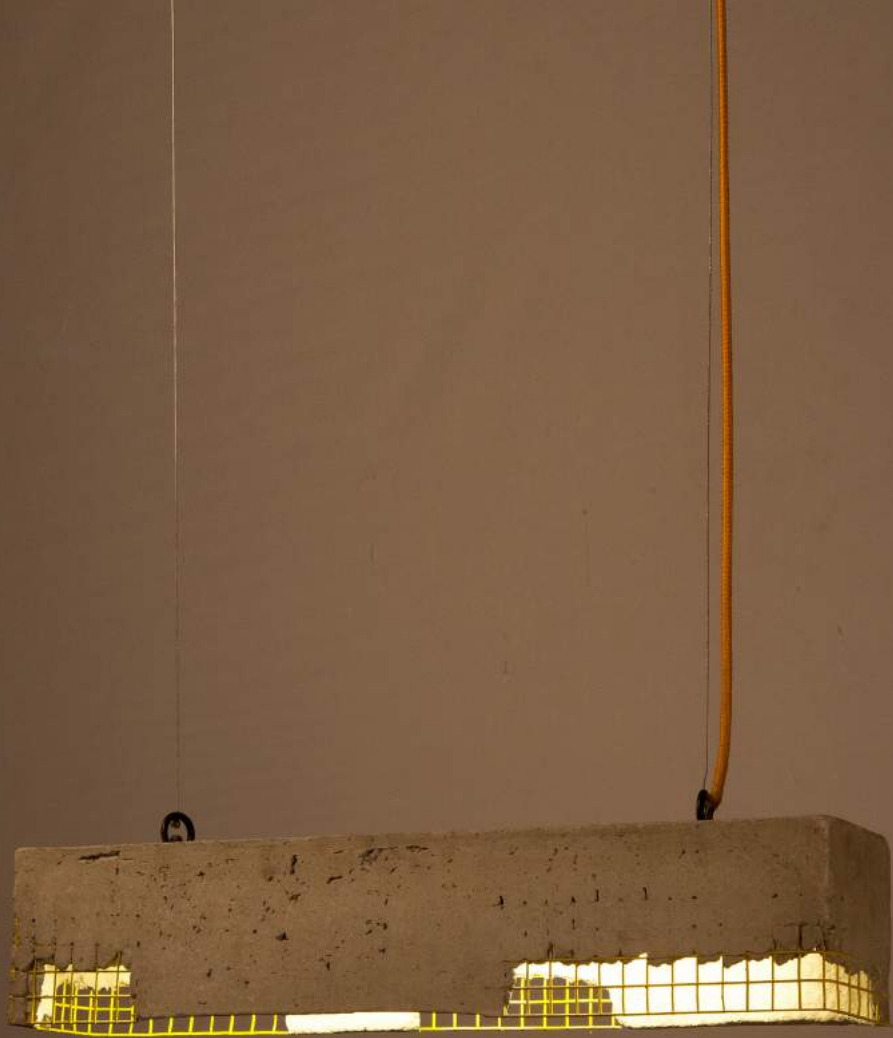

## Cubicask Aztec Print Pendant Light

Handcrafted with innovative cement.

(CF)

Order code: JPSP0472

Sizes

10cm L  
10cm B  
22cm H

Not inclusive of LED

Recommended  
LED 5-8 W  
Warm white