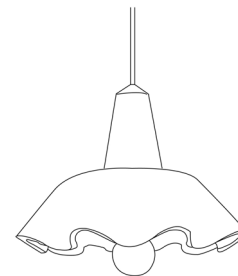

### Sizes

30 cm L  
30 cm B  
22 cm H

26 cm L  
26 cm B  
18 cm H

Not inclusive of LED

Recommended  
LED 5-8 W  
Warm white

BLOCKSPOT

---