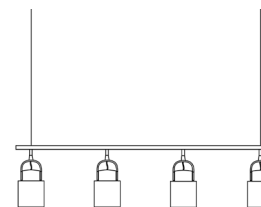

Sizes

142 cm L
24 cm B
13 cm H

Not inclusive of LED

Recommended
LED 4-8 W
Warm white