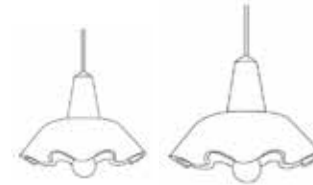

Recommended
LED 5-8 W
Warm white

Woodlot Twill Pendant Lamp

With teak finished pine wood fitting detail.

Sizes

25 cm L
25 cm B
20 cm H

30 cm L
30 cm B
20 cm H

Order code

JPSP0470