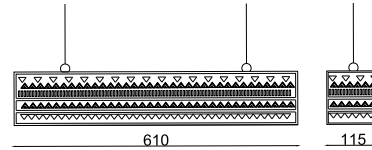

Expanse Assorted pendent lamp Embossed

Sizes

Aztec
60 cm L
20 cm B
10 cm H

115

Order code

JPSP0468 (Aztec)