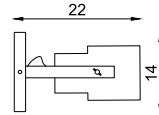

Sizes

22 cm L
14 cm B