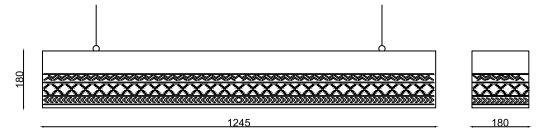

Sizes

120 cm L
20 cm B
20 cm H