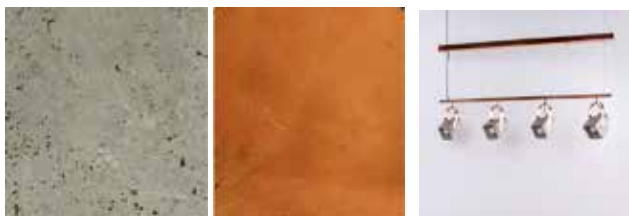

Order code

JPSP0513

Not inclusive of LED

Focus Pendant Lamp

Feather cement with a copper finish metal fitting

Sizes

140 cm L
20 cm B
10 cm H

Order code