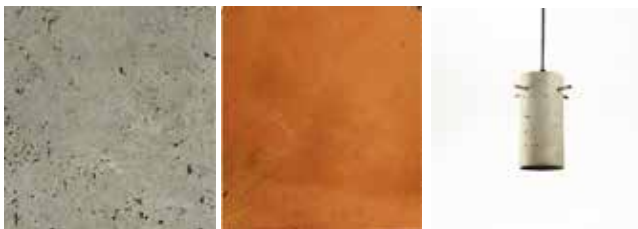

Order code

JPSP0513