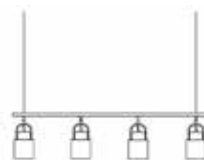

Order code

JPSP0513

Not inclusive of LED

Focus Pendant Lamp

Feather cement with a copper finish metal fitting

Sizes

140 cm L
20 cm B
10 cm H

Order code