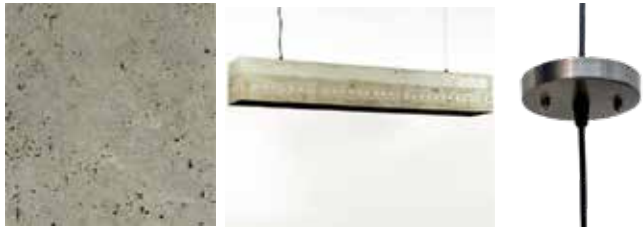

Handcrafted with innovative cement.

Sizes

120 cm L
20 cm B
20 cm H

Order code

JPSP0476

Inclusive of LED

Provided with
4ft 10W
T5 fitting

Cubicask Aztec Print Pendant Light