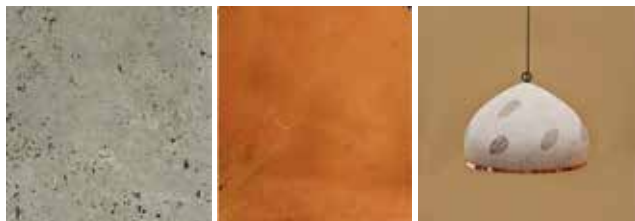

50 cm L
50 cm B
30 cm H

Order code

JPSP0166

Not inclusive of LED

Recommended
LED 8-11 W
Warm white

Amalgam Lum Pendant Lamp

Feather cement with a sleek copper finish top

Sizes