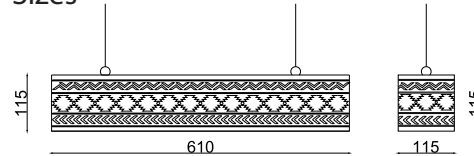

Expanse Assorted pendent lamp Embossed

Sizes

Tribal
60 cm L
10 cm B
10 cm H