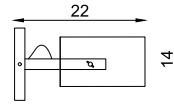

Sizes

24 cm L
14 cm B