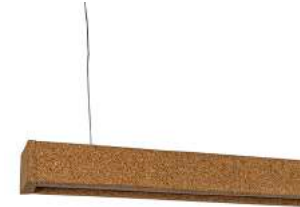

Order code: JPSP0532

Size

9cm H	3.5in H
91cm W	35.8in W
9cm B	3.5in B

Inclusive of LED

18W LED
Warm white