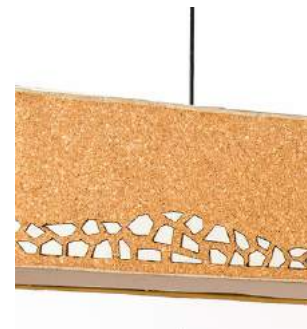

Order code: JPSP0545

Size