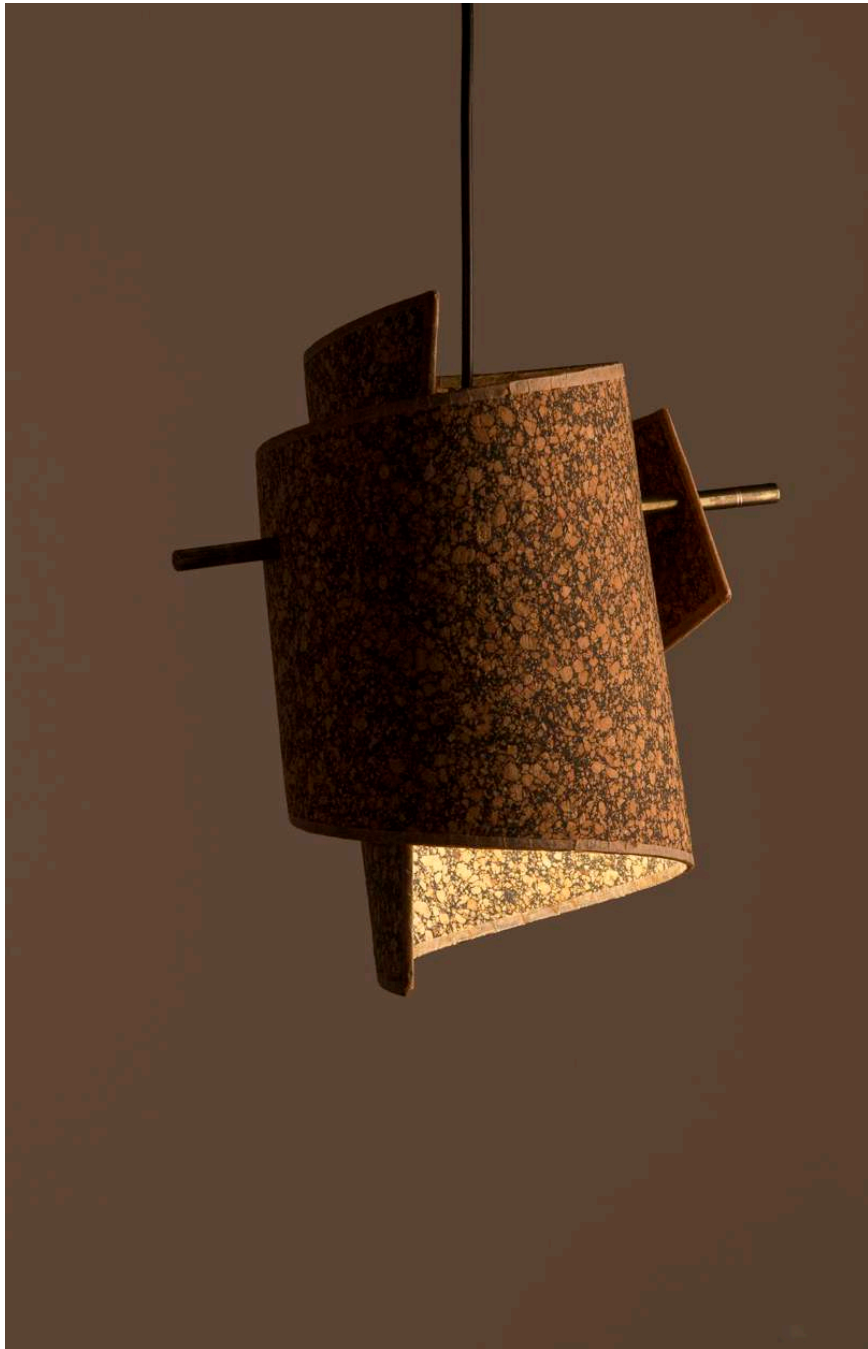

## Kari Cork Spiral Lamp

Rubberised cork with copper finish pegs

Rubberised cork

Order code: JPSP0903

Size

41cm H 16.1in H  
20cm W 7.8in W  
20cm B 7.8in B

Not inclusive of LED

Recommended  
LED 8-12 W  
Warm white

## Cork Nissa Spiral Lamp

Rubberised cork with copper finish pegs

Rubberised cork

Order code: JPSP0902

Size

31cm H 12.2in H  
20cm w 7.8in w  
30cm B 11.8in B

Not inclusive of LED

Recommended  
LED 8-12 W  
Warm white