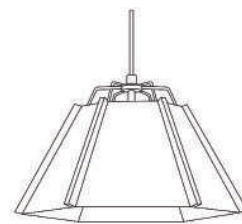

### Sizes

Big

29cm H 11.4in H  
38cm W 14.9in W  
38cm B 14.9in B

Small

23cm H 9in H  
28cm W 11in W  
28cm B 11in B

Not inclusive of LED

Recommended  
LED 8-12 W  
Warm white