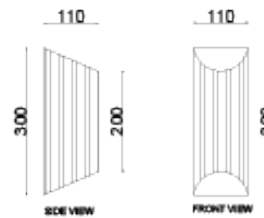

Sizes

110cm L
110cm W
300cm H

Inclusive of LED