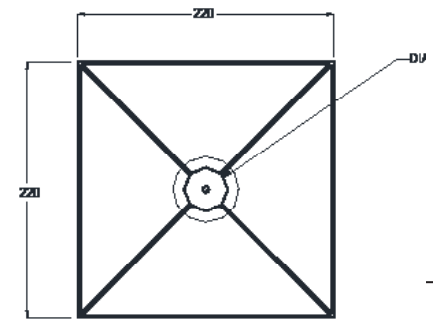

Iris - Large

Feather Cement and Black Pigment detail.

(CF)

(LFS)

Order code: JPSP0636

Sizes

LED 8-11 W
Warm
white

365 H