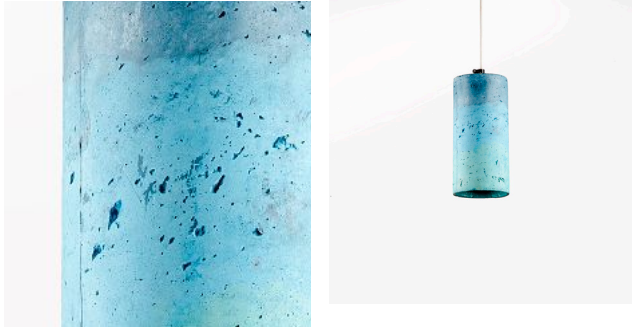

Order code: JPSP0638

Sizes

150 L
150 B
177 H

LED 5-8W
Warm white

Not inclusive of LED

Meryl

with blue and green color detail.

(CF)