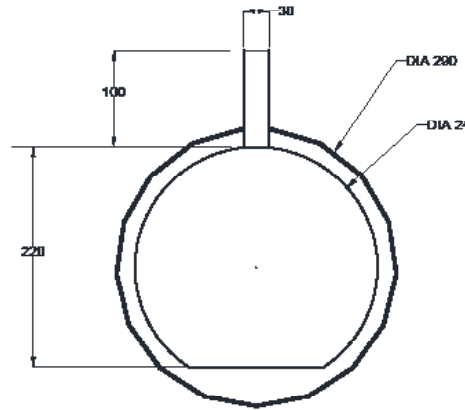

Order code: JPSP0637

95 L
295 B
375 H