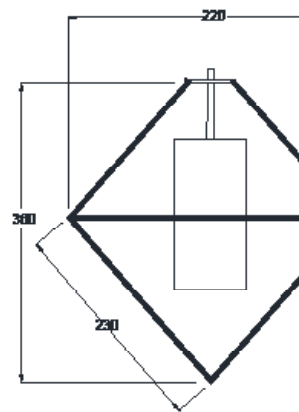

Order code: JPSP0636

Sizes