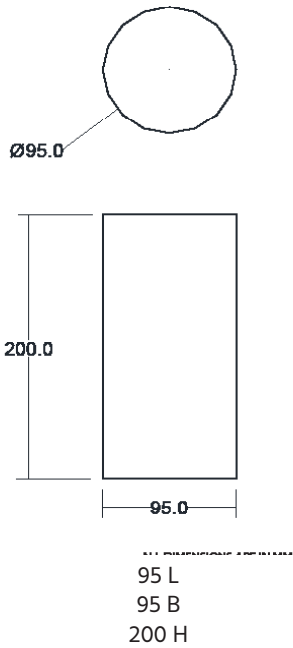

Sizes

LED 5-8W
Warm
white

Not inclusive of LED