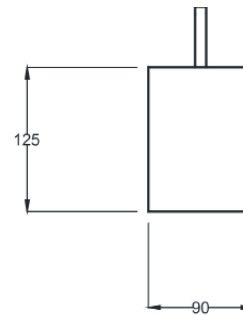

Graphite Dappled Cubiture

Handcrafted with innovative cement.

(CF)

Order code: JPSP0857

Sizes

90 D
125 H

LED 4 W
Edison
Bulb- Warm

Not inclusive of LED