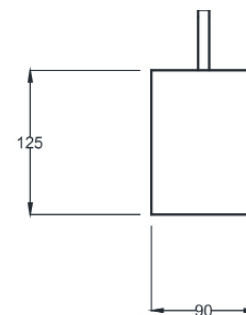

(CF)

Order code: JPSP0862

Sizes