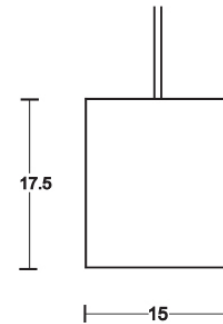

Azure Dappled Canister

Handcrafted with innovative cement.

(CF)

Order code:JPSP0865

Sizes

85 D
130 H

LED 7W
Warm
white

Not inclusive of LED