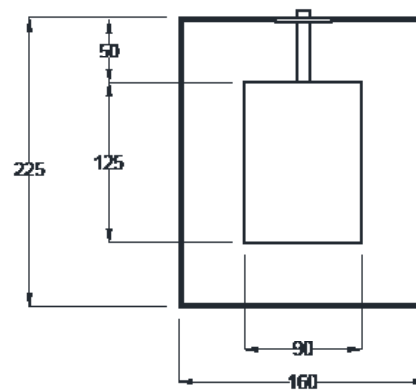

175 L
175 B
235 H

LED 8-11 W
Warm
white

Not inclusive of LED