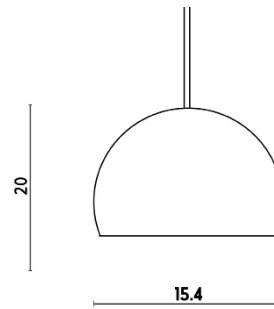

155 D
200 H

LED 7 W
Warm
white

Not inclusive of LED