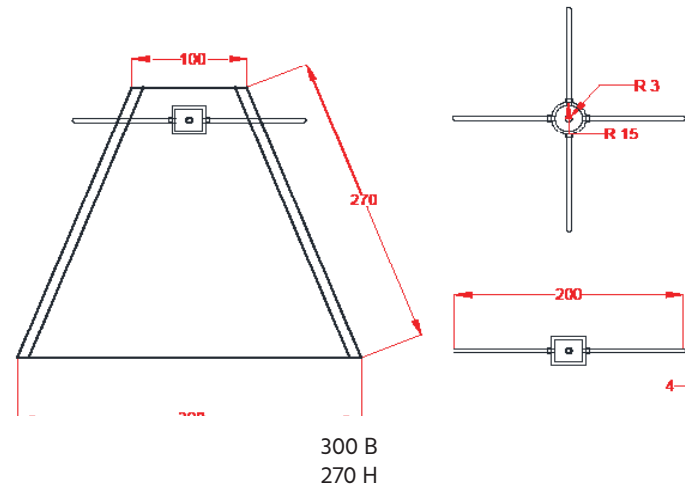

Aglow

with metal fitting detail.

Order code: JPSP0719

Sizes

Not inclusive of LED