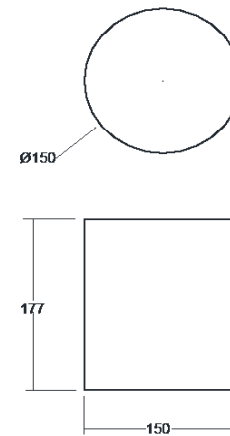

Sizes

185 L
185 B
175 H

LED 5-8W
Warm
white

Not inclusive of LED

Illuminate Relic

Blue Fabric wire with MS black peg.

(CF)

Order code:JPSP0718

Sizes

46 D
33 H

LED 5-8 W
Warm
white

Not inclusive of LED

Marina

with blue and green color detail.

(CF)

(PF2)

Order code: JPSP0638

Sizes

150 L
150 B
177 H

LED 5-8W
Warm white

Not inclusive of LED

Meryl

with blue and green color detail.

(CF)