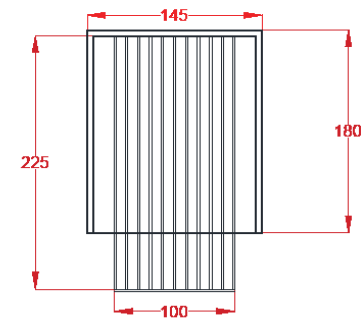

Ether

with metal wire fitting detail.

(CF)

(PF1)

Order code: JPSP0521

Sizes

145 B
225 H

LED 5-8W
Warm
white

Not inclusive of LED

Aura

with metal fitting detail.

(CF)

(PF2)

Order code: JPSP0522

Sizes

200 B
200 H