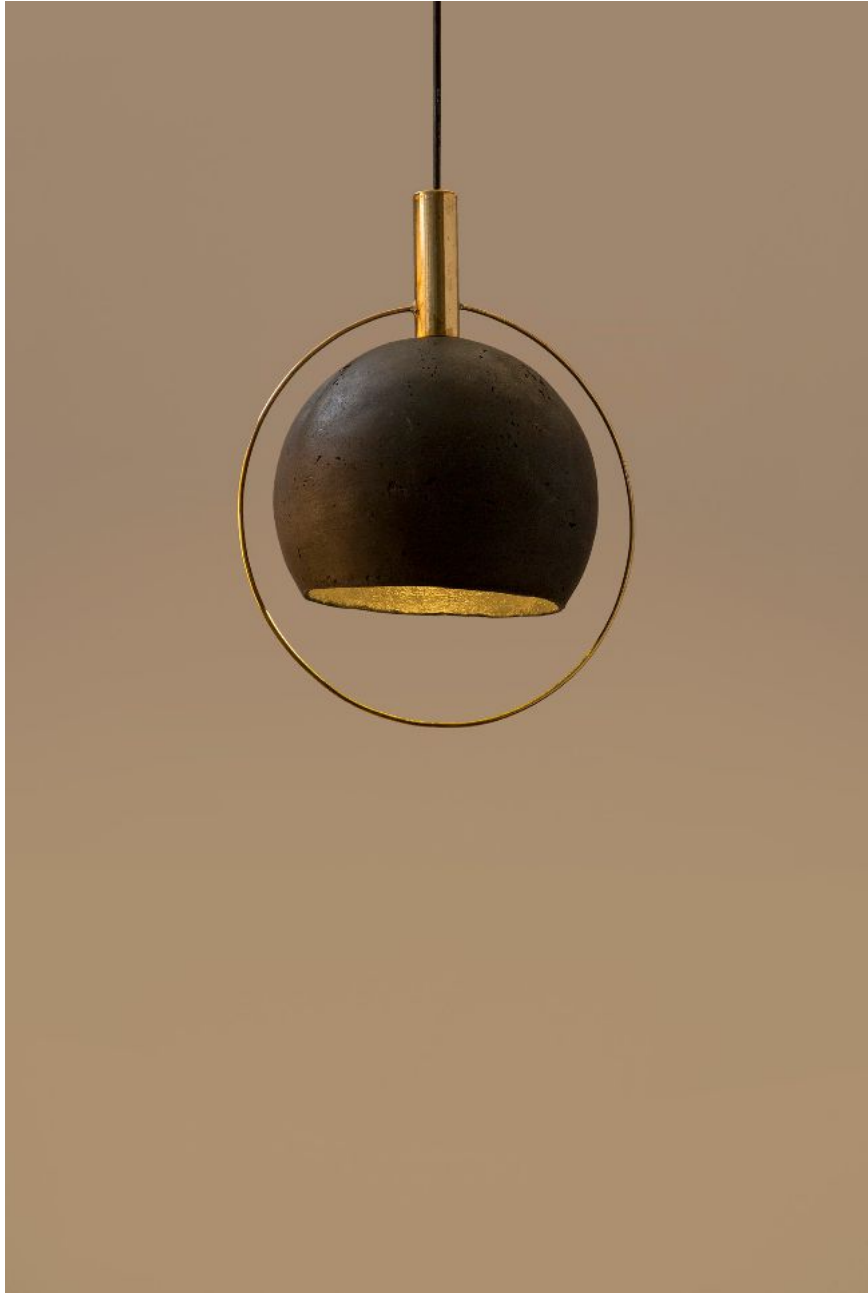

Onyx

Feather Cement and Black Pigment detail.