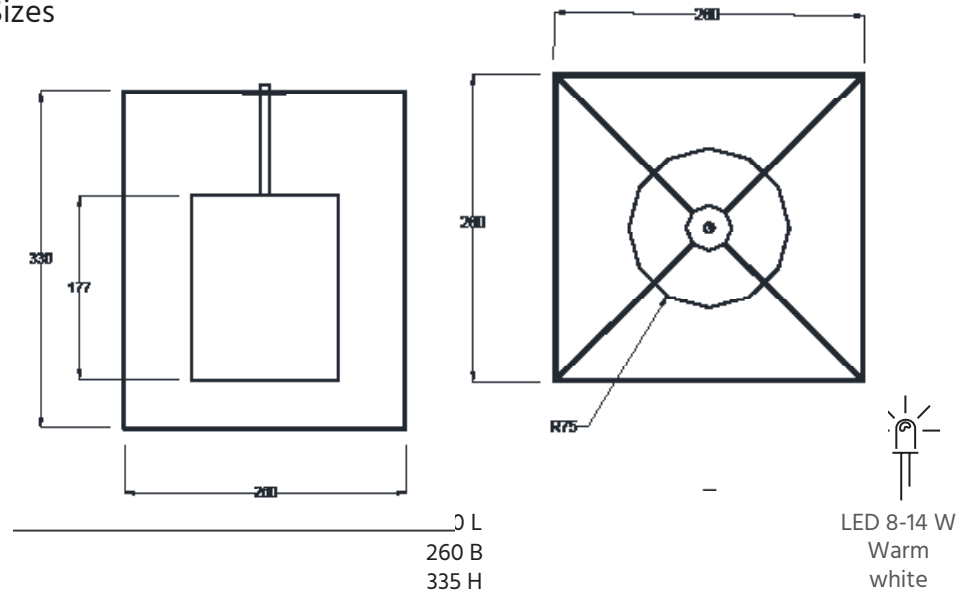

Jade

Feather Cement and Black Pigment detail.

Order code: JPSP0634

Sizes

Not inclusive of LED