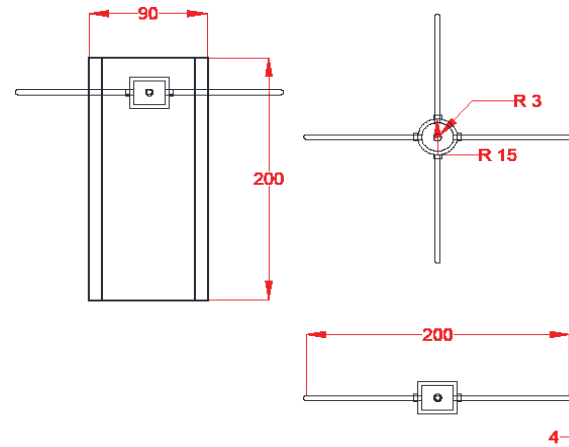

Order code: JPSP0522

Sizes