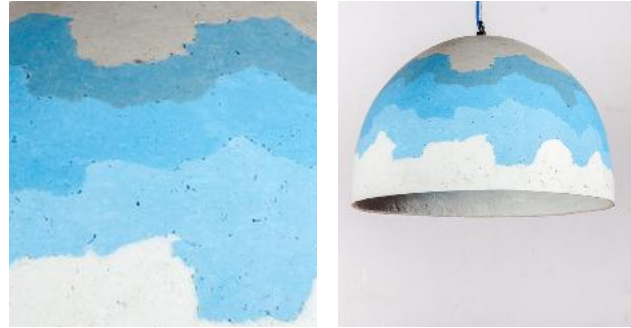

Illuminate Relic

Blue Fabric wire with MS black peg.

(CF)

Order code:JPSP0718

Sizes