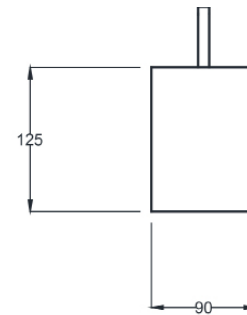

51

LED 8-11 W
Warm white

Not inclusive of LED

Blossom Dappled Cubiture

Handcrafted with innovative cement.

(CF)

Order code: JPSP0861

Sizes