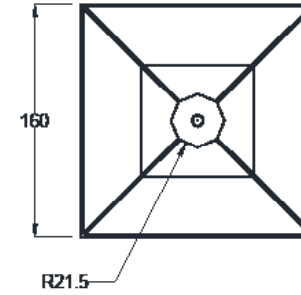

175 L
175 B
235 H

LED 8-11 W
Warm
white

Not inclusive of LED