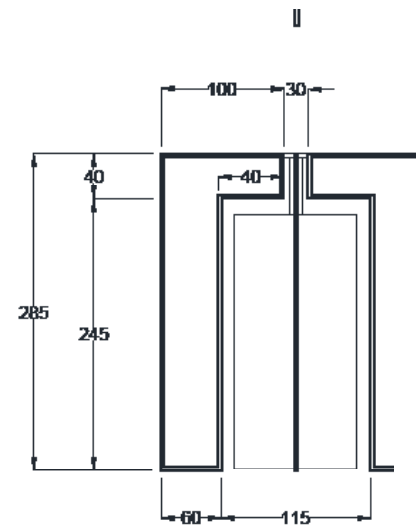

Order code: JPSP0630

Sizes

255 L
255 B
300 H