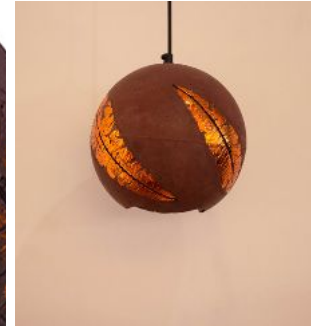

Blossom Dappled Cask

Handcrafted with innovative cement.

(CF)

Order code:JPSP0859

Sizes

85 D
130 H

LED 4W
Warm
white

Not inclusive of LED

Vineyard Harvest Pendant Lamp

Gold embossed leaf in the weathered imperfections of feather cement enriched by colour of the year "vine yard".

(CF)

(LFS)

Order code: JPSP1010

Sizes

23cm L
23cm W
21cm H

Not inclusive of LED