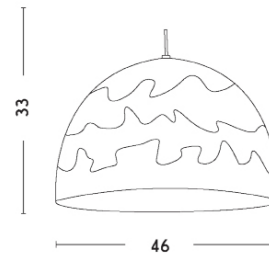

46 D
33 H

LED 5-8 W
Warm
white

Not inclusive of LED