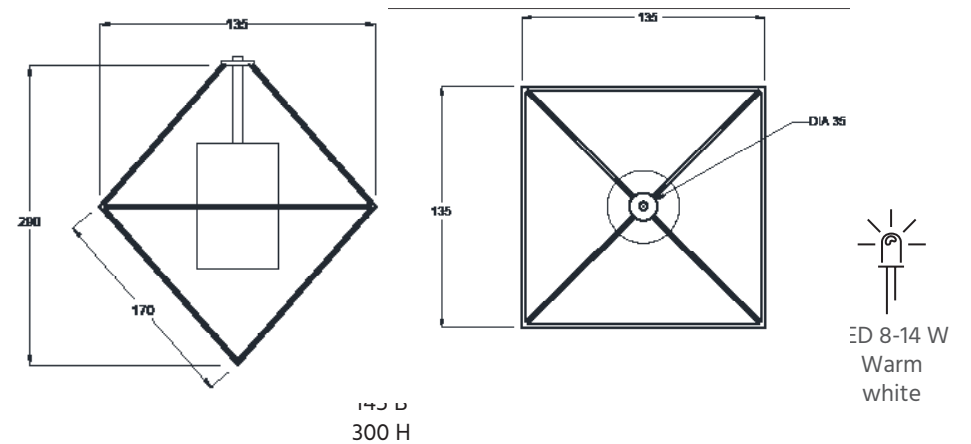

Iris Pendant Lamp - Small

Feather Cement and Black Pigment detail.

Order code: JPSP0635

Sizes

Not inclusive of LED