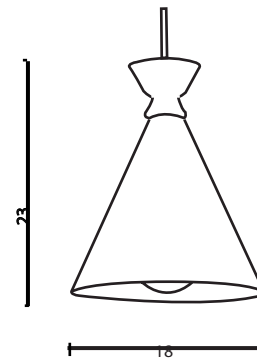

Order code: JPSP0730

Sizes