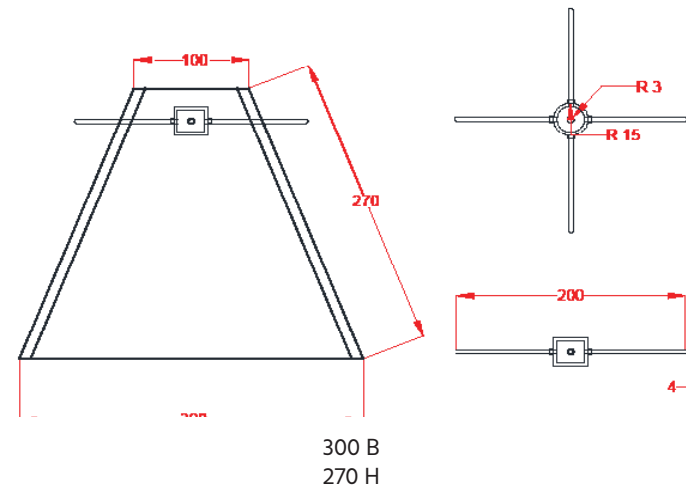

Sizes

LED 5-8W
Warm
white

Not inclusive of LED