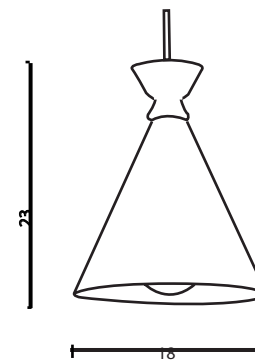

with metal wire fitting detail.

(CF)

(PF1)

Order code: JPSP0732

Sizes

180 Dia
225 H

LED 5-8W
Warm white

Not inclusive of LED