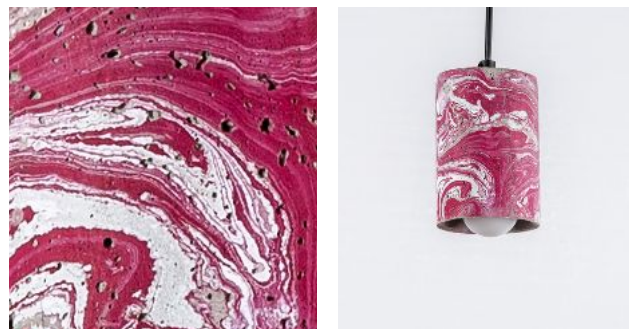

(CF)

Order code:JPSP0859

Sizes

85 D
130 H

LED 4W
Warm
white

Not inclusive of LED