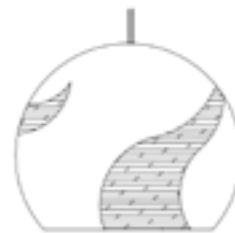

Order code: JPSP1150

Sizes