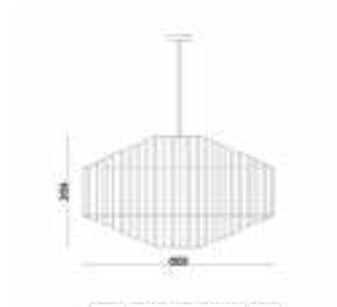

Order code: JPSP1002

Sizes