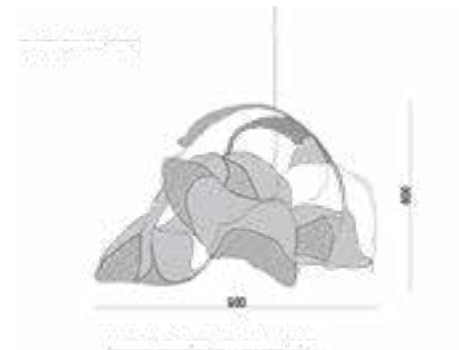

Order code: JPSP1128

Sizes