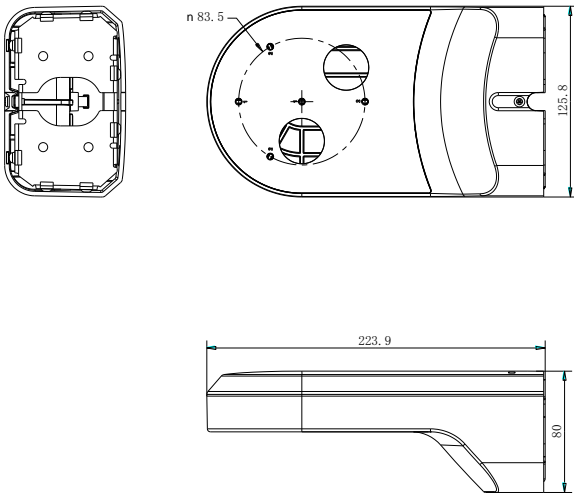

DS-1294ZJ

Indoor Wall Mount Bracket for
PTZ Camera

Features:

- Toughened plastic material with surface spray treatment
- Hikvision white

Dimension:

Order Model:

DS-1294ZJ

Parameter:

Model	DS-1294ZJ
Parameters	Wall Mount Bracket for PTZ Camera
Appearance	Hik White
Material	Toughened Plastic
Dimension	230×80×130mm
Weight	450g

Notice:

- The bracket should be installed on flat wall
- The wall must be capable of supporting over 3 times as much as the total weight of the camera and the mount.
- The maximum load capacity of the bracket is **4.5KG**

Note: The actual dome camera may vary from the picture above.