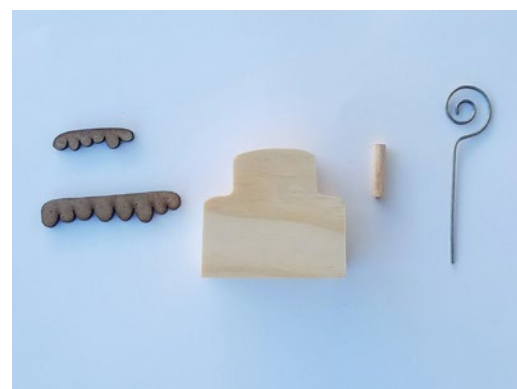

PLACE CARD HOLDER COLLECTION

SNOWFLAKE CARD HOLDER

ITEM# 02577-9
SNOWFLAKE CARD HOLDER

- Measures 2.25"x5"
- Papers in photo by Echo Park

VALENTINES CARD HOLDER

ITEM# 02582-3
VALENTINES CARD HOLDER

- Measures 2.25"x5"
- Papers in photo by Simple Stories

PLACE CARD HOLDER COLLECTION

MARCH CARD HOLDER

ITEM# 02607-3
MARCH CARD HOLDER

- Measures 3"x5.5"
- Papers in photo by Echo Park

EASTER CARD HOLDER

ITEM# 02609-7
EASTER CARD HOLDER

- Measures 2"x5.5"
- Papers in photo by Doodlebug

PLACE CARD HOLDER COLLECTION

FLOWER CARD HOLDER

ITEM# 02614-1
FLOWER CARD HOLDER

- Measures 3"x5"
- Papers in photo by Simple Stories

BIRTHDAY CAKE CARD HOLDER

ITEM# 02619-6
BIRTHDAY CAKE CARD HOLDER

- Measures 2.5"x5.5"
- Papers in photo by Doodlebug and Simple Stories

PLACE CARD HOLDER COLLECTION

STAR CARD HOLDER

ITEM# 02653-0
STAR CARD HOLDER

- Measures 3"x5.5"
- Papers in photo by Photo Play

WATERMELON CARD HOLDER

ITEM# 02657-8
WATERMELON CARD HOLDER

- Measures 2"x2"
- Papers in photo by Doodlebug