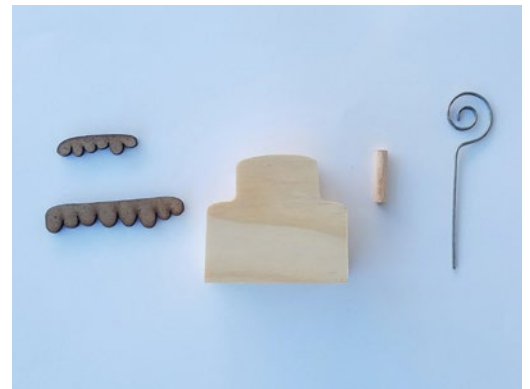

FAMILY COLLECTION

HAPPY DAYS SHADOW BOX KIT

Shown in the White Magnetic Shadow Box (Item# 02601-1)

ITEM# 02705-6 HAPPY DAYS SHADOW BOX KIT

- Measures 12" x 12"
- Papers in photo by

JUNE STRAWBERRIES

ITEM# 02684-4 JUNE STRAWBERRIES

- Measures 10" x 3.5"
- Papers in photo by

FAMILY COLLECTION

HOME - JUNE "O" ICE CREAM CONE

ITEM# 02111-5
HOME - JUNE "O" ICE CREAM CONE

- Measures 4"x7"
- Papers in photo by Simple Stories

BIRTHDAY CAKE CARD HOLDER

ITEM# 02619-6
BIRTHDAY CAKE CARD HOLDER

- Measures 2.5"x5.5"
- Papers in photo by Doodlebug and Simple Stories

FOUNDATIONS DÉCOR

FAMILY COLLECTION

— PICTURE HOLDER - FAMILY, COMPLETE SET —

**ITEM# 02092-7
PICTURE HOLDER
FAMILY, COMPLETE SET**

FAMILY COLLECTION

WORD - "FAMILY"

ITEM# 02094-1
WORD - "FAMILY"

- Measures 6.5"x3"
- Papers by Echo Park

VINYL - "FAMILY"

Family

ITEM# 02095-8
VINYL - "FAMILY"

- Measures 7.75"x3"
- Papers by Authentique, Carta Bella, and Echo Park