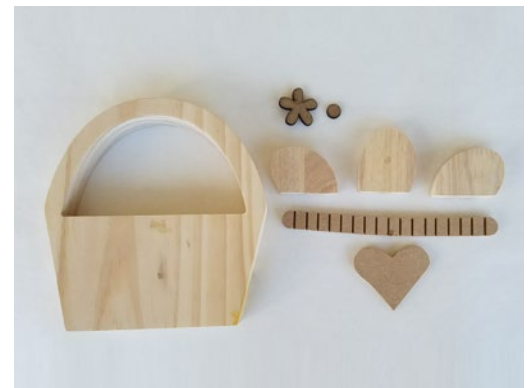

- Measures 11"x3"
- Papers in photo by Doodlebug and Simple Stories

EASTER COLLECTION

HOME - APRIL "O" EGG

ITEM# 02109-2
HOME - APRIL "O" EGG

- Measures 4.5"x5.5"
- Papers in photo by Doodlebug

EASTER CARD HOLDER

ITEM# 02609-7
EASTER CARD HOLDER

- Measures 2"x5.5"
- Papers in photo by Doodlebug

EASTER COLLECTION

EASTER BANNER WITH EGGS

ITEM# 02702-5
EASTER BANNER WITH EGGS

- Measures 31"x5.75"
- Papers in photo by Doodlebug and Echo Park

BASKET OF EGGS

ITEM# 02613-4
BASKET OF EGGS

- Measures 7.25"x7.25"
- Papers in photo by Doodlebug

FOUNDATIONS DÉCOR

sales@foundationsdecor.com T: 385-722-2900 • F: 385-200-5533

EASTER COLLECTION

PICTURE HOLDER - EASTER COMPLETE SET