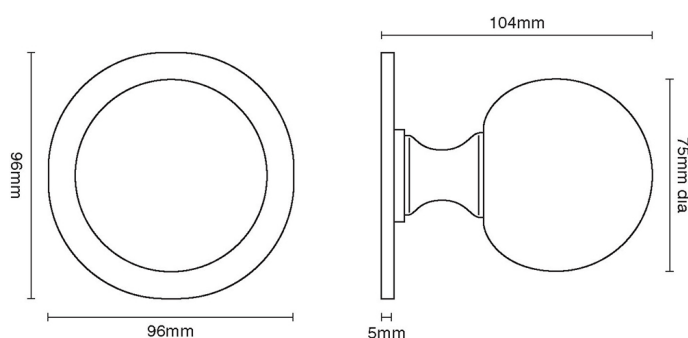

Available in all Croft finishes excluding RBMA, TB,