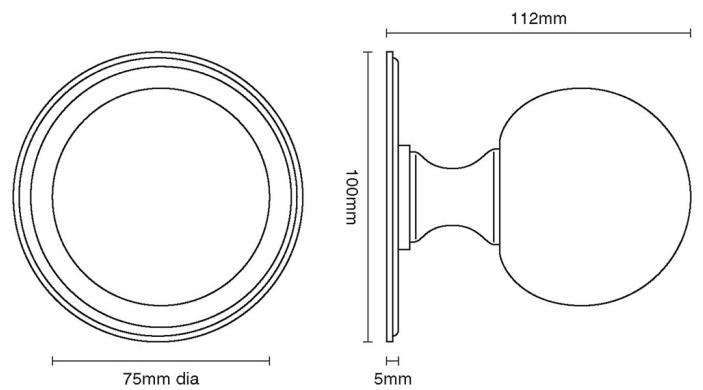

CROFT

Product Code: 6405

Product Name: Ball Centre Door Knob On Round Rose

Description: Our graceful and sophisticated ball centre door knob on stylish round rose.

Shown here in our Aged Brass finish.

Product Information

Supplied with 1 No M12 X 100mm thread and 1 No M12 Dome Nut

Also available to order as a back to back version.

Available in all Croft finishes excluding RBMA, TB,

CROFT

Product Code: 6406

Product Name: Ball Centre Door Knob On Square Rose

Description: Our graceful and sophisticated ball centre door knob on stylish square rose.

Shown here in our Aged Brass finish.

Product Information

Supplied with 1 No M12 X 100mm thread and 1 No M12 Dome Nut