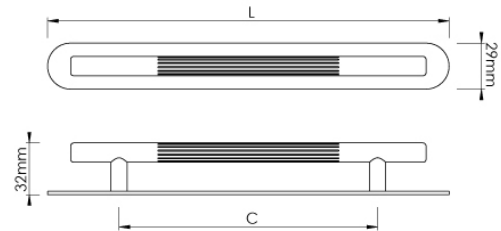

CROFT

Product Code: 114-RC

Product Name: Brooklands Cabinet Handle & Backplate

Description: The Brooklands cabinet handle takes its design concept from a racing car feature originally used in the 1950's. Further enhance the look of drawers and cabinets with a rounded backplate.

Available in 5 sizes.

Shown here in our Aged Brass finish.

Product Information

Supplied with M4 fixing bolts.

Sizes	L	C
114-128-RC128	181	128
114-160-RC160	249	160
114-192-RC192	281	192
114-224-RC224	313	224
114-256-RC256	345	256