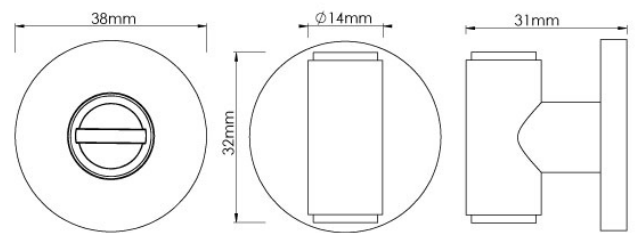

CROFT

Product Code: 178/240

Product Name: Avenue Bathroom Turn & Release on Covered Rose

Description: Fine linear detailing adds texture to the straight knurled design, part of the Avenue collection/

Shown here in our Antique Nickel finish.

Product Information

Fine linear detailing adds texture to the straight knurled design, part of the Avenue collection/

Available in all Croft finishes excluding DAB, DAN, DORB, RBMA, TB,