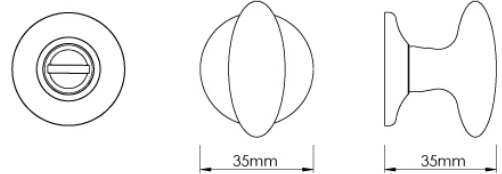

# CROFT

**Product Code:** 6369

**Product Name:** Zeppelin Turn and Release on Arc Covered Rose

**Description:** Pair with our Zeppelin Door Knob for a continuous design theme.

Also available on a selection of roses.

## Product Information

35mm diameter rose  
Supplied with fixing screws

Available in all Croft finishes excluding RBMA, TB,