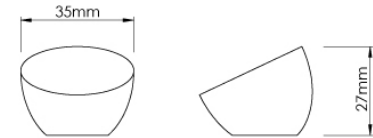

Available in all Croft finishes excluding RBMA, TB,