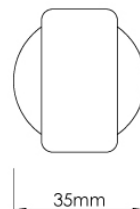

CROFT

Product Code: 2281

Product Name: Capital Bathroom Turn & Release on Arc Covered Rose

Description: Add a touch of class to your bathroom doors with the Capital bathroom turn and release. With a rectangular face and softly curved edges the Capital design is a beautiful addition to any property.

Also available on a selection of roses.

Shown here in our Light Antique Brass finish.

Product Information

35mm diameter rose
Supplied with fixing screws

Available in all Croft finishes excluding RBMA, TB,