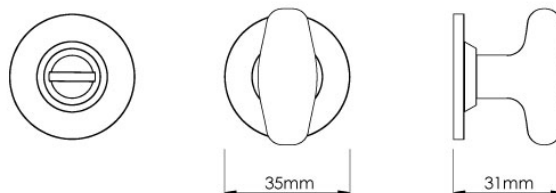

# CROFT

**Product Code:** 2274

**Product Name:** Elegance Bathroom Turn & Release on Covered Rose

**Description:** Our popular Elegance Collection subtly thickens in the middle giving it a unique and sturdy shape. Simple yet impactful, the Elegance collection adds a touch of class to any room.

## Product Information

35mm diameter rose.

Available in all Croft finishes excluding RBMA, TB,