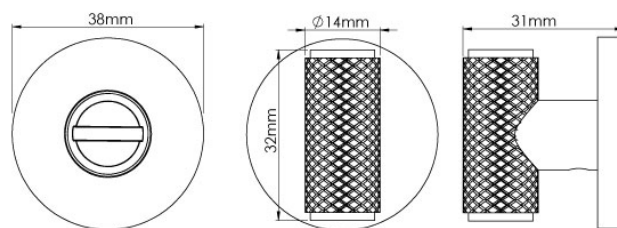

# CROFT

**Product Code:** 182D/240

**Product Name:** Diamond Silhouette Bathroom Turn & Release on Covered Rose

**Description:** Perfectly rounded with knurled detail around it's body, the Diamond Silhouette T Bar is a stylish and modern addition to kitchen cabinets, wardrobes, media units and more.

## Product Information

Perfectly rounded with knurled detail around it's body, the Diamond Silhouette T Bar is a stylish and modern addition to kitchen cabinets, wardrobes, media units and more.

Available in all Croft finishes excluding AGD, AB, AUT, DAB, DAN, DORB, IBUL, LAB, MBK, ORB, PRL, RBMA, SBUL, SMK, TB,