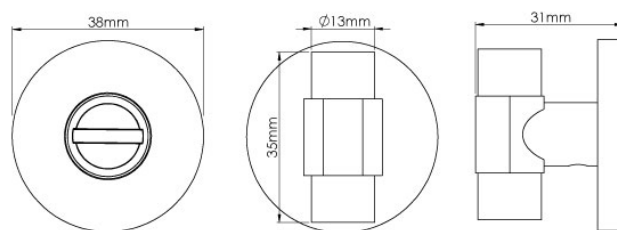

Available in all Croft finishes excluding RBMA, TB,