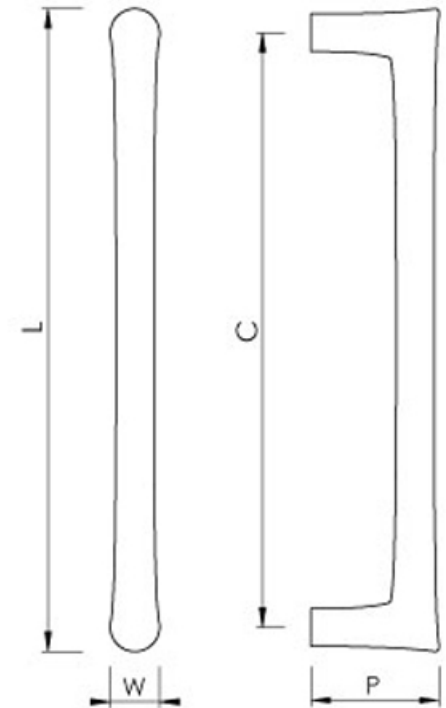

CROFT

Product Code: 7404

Product Name: Liberty Pull Handle

Description: The meeting of simplicity and style.

The distinct angles of the Liberty Pull work to only accentuate the smooth and rounded body of the handle. Designed with sophistication and durability in mind, the sleek Liberty Pull handle looks at home in a wide variety of interior stylings.

Shown here in our LAB finish.

Product Information

Supplied bolt fix with an M12 x 100mm allthread.
Also available secret fix or back to back fix.

Sizes	L	W	P
300	324	25	65

Available in all Croft finishes excluding RBMA, TB,