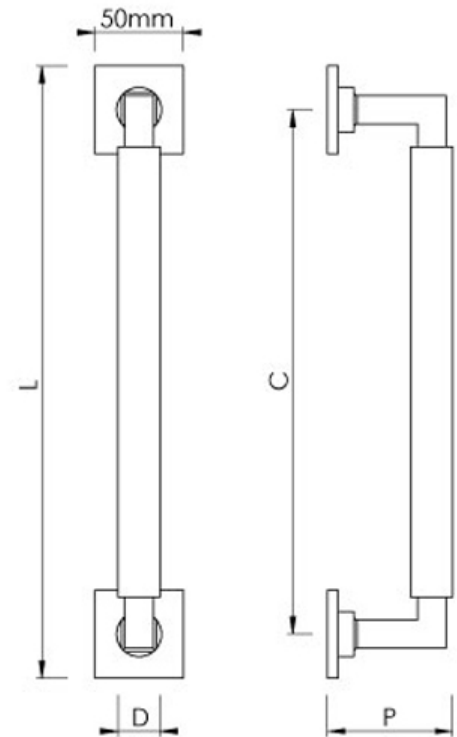

# CROFT

**Product Code:** 7403

**Product Name:** Gropius Pull Handle with Square Roses

**Description:** Inspired by the Bauhaus architecture style, and named after its founder, Walter Gropius.

The Gropius Pull is sleek and functional as well as meticulously designed. A true embodiment of purposeful design with an artistic feel.

Available in 2 size options.

Shown here in our DBMA finish.

## Product Information

Supplied bolt fix with an M12 x 100mm allthread.  
Also available secret fix or back to back fix.

Sizes	L	W	P	C
300	322	65	24	300
457	507	71	24	457

Available in all Croft finishes excluding RBMA, TB,