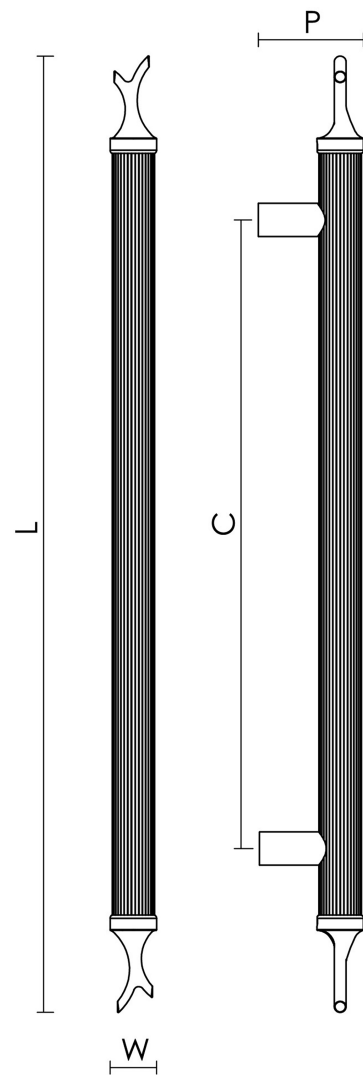

# CROFT

**Product Code:** 7400

**Product Name:** Sakara Pull Handle

**Description:** Available as standard sizes. Other sizes available on request. Also available in back to back and secret fix versions.

## Product Information

Available as standard sizes. Other sizes available on request. Also available in back to back and secret fix versions.

Sizes	L	W	P	C
28.3/4"	730mm	36mm	80mm	480mm

Available in all Croft finishes excluding RBMA, TB,