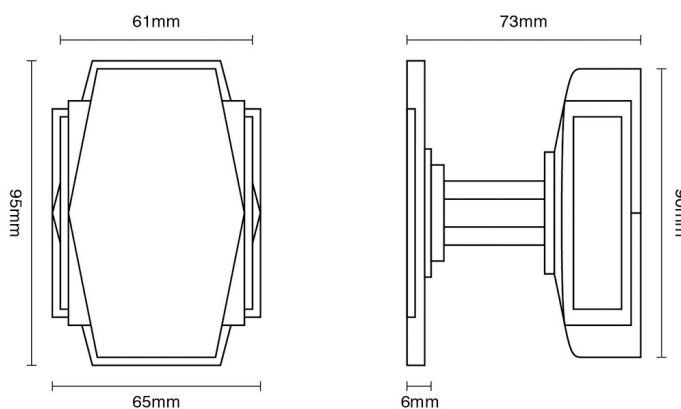

CROFT

Product Code: 7013

Product Name: Art Deco Centre Door Knob

Description: Part of our full range of art deco furniture, our beautifully stylish art deco centre door knob.

Shown here in our Smoked Brass finish.

Product Information

Supplied with 1 No M12 X 100mm thread and 1 No M12 Dome Nut

Also available to order as a back to back version.

Available in all Croft finishes excluding RBMA, TB,