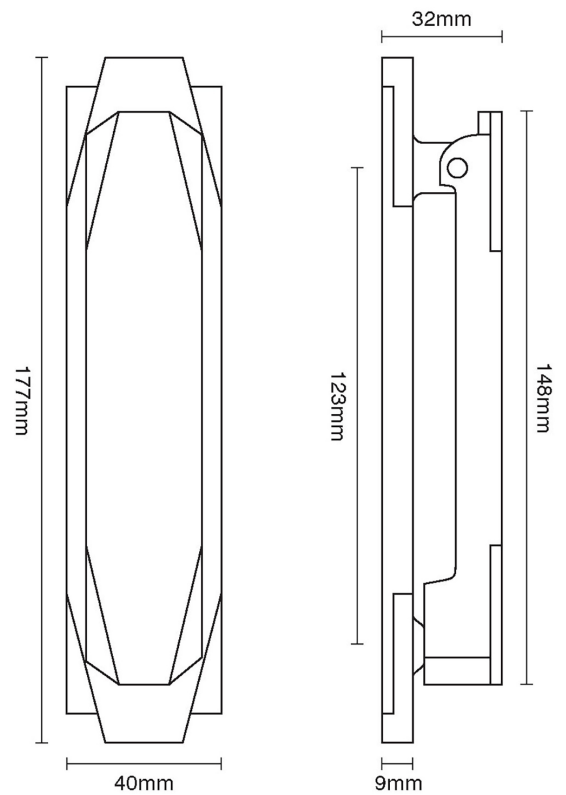

# CROFT

**Product Code:** 7012

**Product Name:** Art Deco Door Knocker

**Description:** Part of our full Art Deco suite, this beautifully designed front door knocker is classic and elegant.

Shown here in our Polished Nickel finish.

## Product Information

Supplied with M6 x 80mm threads, dome nuts in matching finish, and washers

Available in all Croft finishes excluding RBMA, TB,