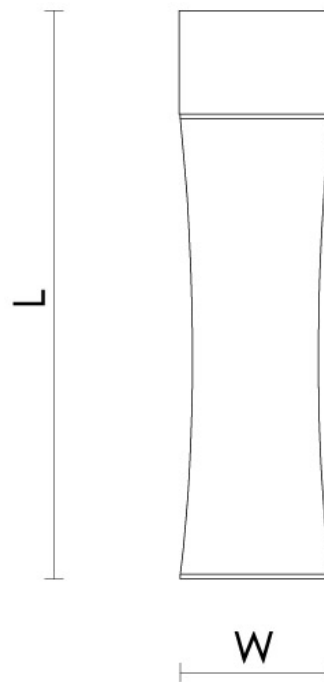

# CROFT

**Product Code:** 1864

**Product Name:** Roka Pedestal Door Stop

**Description:** Smooth to touch yet durable and sturdy in use. The Roka door stop will suit any room and works perfectly with the Roka cabinet handle and knob.

## Product Information

Supplied with a 8 x 11/4" flat head wood screw and threaded insert for fixing

Sizes	L	W
2.5"	64mm	16mm
3"	76mm	16mm
4"	102mm	16mm

Available in all Croft finishes excluding RBMA, TB,