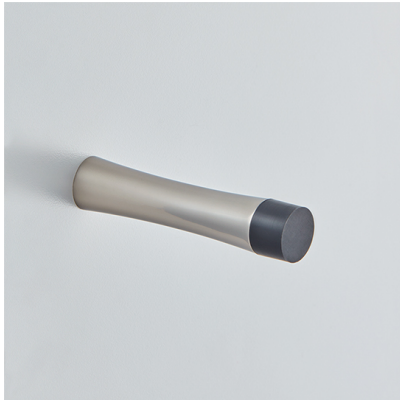

# CROFT

**Product Code:** 1864

**Product Name:** Roka Pedestal Door Stop

**Description:** Smooth to touch yet durable and sturdy in use. The Roka door stop will suit any room and works perfectly with the Roka cabinet handle and knob.

Shown here in our Pearl Nickel finish.

## Product Information

Supplied with a 8 x 11/4" flat head wood screw and threaded insert for fixing

Sizes	L	W
2.5"	64mm	16mm
3"	76mm	16mm
4"	102mm	16mm

Available in all Croft finishes excluding RBMA, TB,