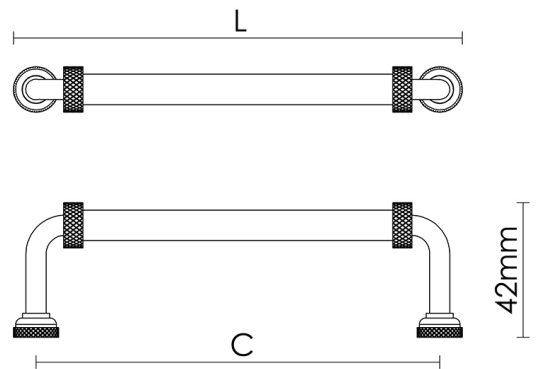

CROFT

Product Code: 5114

Product Name: Drayton Pull

Description: With its knurled detail and long thin bar, the Drayton Pull is an elegant and delicate looking handle, yet as sturdy as the rest of our pulls. Available in 3 different sizes, the Drayton Pull is a beautiful addition any piece of furniture.

Shown here in our Polished Nickel finish.

Product Information

With its knurled detail and long thin bar, the Drayton Pull is an elegant and delicate looking handle, yet as sturdy as the rest of our pulls. Available in 3 different sizes, the Drayton Pull is a beautiful addition any piece of furniture.

Sizes	L	C
4 1/4"	125mm	110mm
5"	144mm	127mm
6"	167mm	152mm

Available in all Croft finishes excluding RBMA, TB,