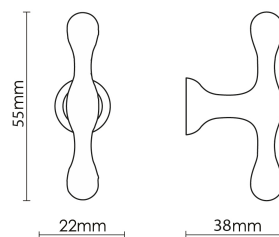

# CROFT

**Product Code:** 5112

**Product Name:** Anchor T-Bar

**Description:** Unique in shape, the Anchor T Bar is as stylish as it is versatile, adding class and intrigue to any room.

Shown here in our Smoked Brass finish.

## Product Information

Unique in shape, the Anchor T Bar is as stylish as it is versatile, adding class and intrigue to any room.

Available in all Croft finishes excluding RBMA, TB,