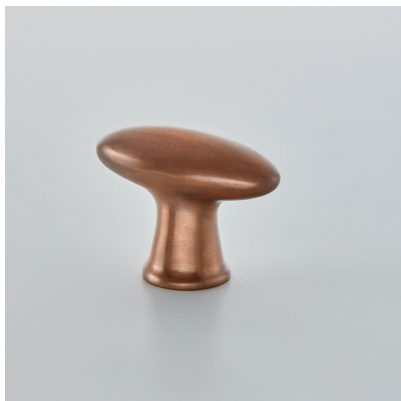

CROFT

Product Code: 4106

Product Name: Zeppelin Cabinet Knob

Description: The Zeppelin cabinet knob is a smooth and sophisticated addition to your cabinet drawers, adding a touch of class with its unusual shape and size.

Shown here in our Imitation Bronze Metal Antique finish.

Product Information

Supplied with a M5 x 65mm Break off screw

Available in all Croft finishes excluding RBMA, TB,