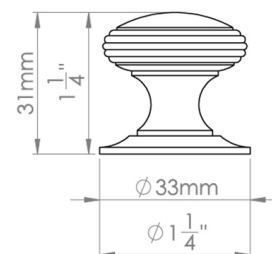

CROFT

Product Code: 4105

Product Name: Reeded Cushion Cabinet Knob

Description: With its intricate detail and delicate look, the Reeded Cushion cabinet knob will add subtle detail to your furniture, without overpowering. Not to be underestimated, the Reeded cushion knob is as sturdy as it is beautiful.

Shown here in our Satin Nickel finish.

Product Information

Supplied with a M5 x 65mm Break off screw

Available in all Croft finishes excluding RBMA, TB,