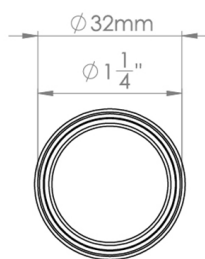

CROFT

Product Code: 4105

Product Name: Reeded Cushion Cabinet Knob

Description: With its intricate detail and delicate look, the Reeded Cushion cabinet knob will add subtle detail to your furniture, without overpowering. Not to be underestimated, the Reeded cushion knob is as sturdy as it is beautiful.

Shown here in our Satin Nickel finish.

Product Information

Supplied with a M5 x 65mm Break off screw

Available in all Croft finishes excluding RBMA, TB,