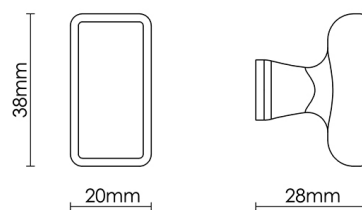

CROFT

Product Code: 1625

Product Name: Capital Cabinet Knob

Description: Add a touch of class to any room in your home with our sophisticated Capital cabinet knob. With a rectangular face and gently curved edges, the Capital's simple shape will complement any piece of furniture.

Shown here in our Light Antique Brass finish.

Product Information

Supplied with a M5 x 65mm Break off screw

Available in all Croft finishes excluding RBMA, TB,