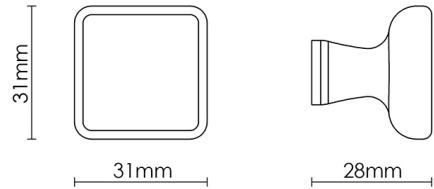

CROFT

Product Code: 1611

Product Name: Plaza Cabinet Knob

Description: Add a touch of class to any room in your home with our sophisticated Plaza cabinet knob. With a square face and gently curved edges, the Plaza's simple shape will complement any piece of furniture.

### Product Information

Supplied with a M5 x 65mm Break off screw

Available in all Croft finishes excluding RBMA, TB,