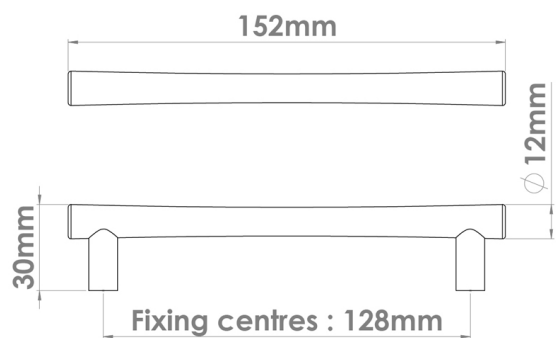

# CROFT

**Product Code:** 198-128

**Product Name:** Roka Cabinet Handle

**Description:** The Roka cabinet handle is smooth to the touch yet durable and sturdy in use. Perfect for kitchen cabinets, drawers and wardrobes. The Roka cabinet handle can be beautifully paired with the Roka cabinet knob.

## Product Information

Supplied with 2 No - M4 x 50mm Break off screws

Available in all Croft finishes excluding RBMA, TB,